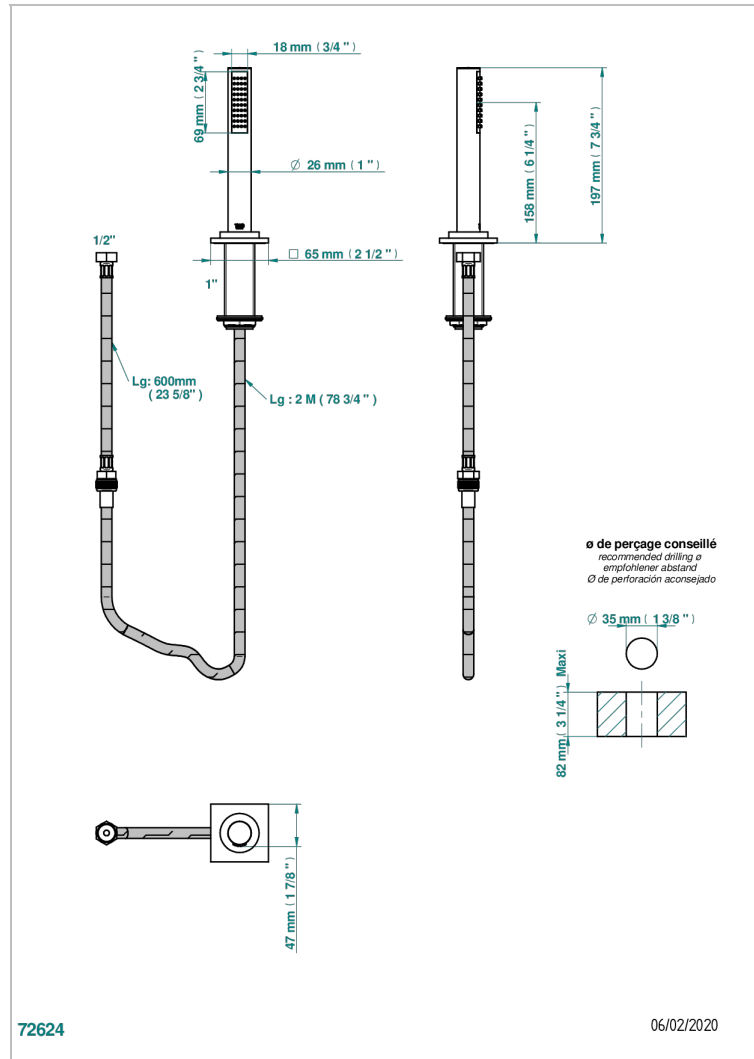

# ICON-X TITANIUM WITH LEVER HANDLES

U7M-60A

Deck mounted hand shower, with hose

## CHARACTERISTIC

- ACS : 20ACCLY558