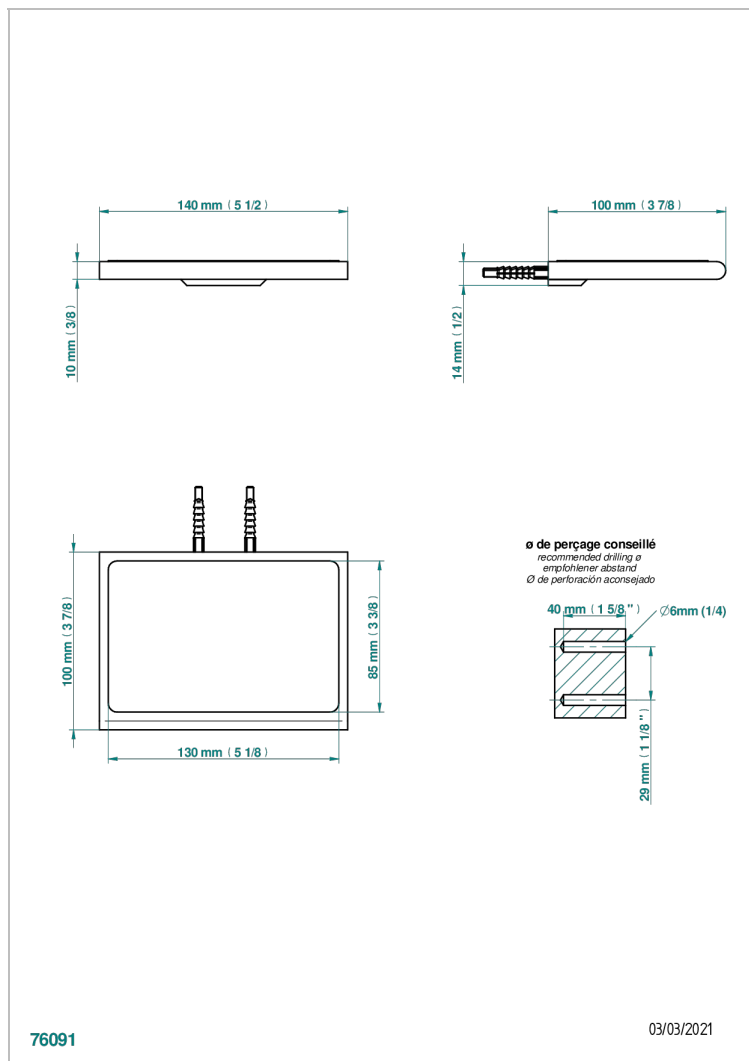

# ICON-X TITANIUM WITH LEVER HANDLES

U7M-564S

Metal shelf with anti-slip pad

THG<sup>®</sup>  
PARIS

## CHARACTERISTIC

- Icon-x titanium with lever handles
- Metal shelf with anti-slip pad