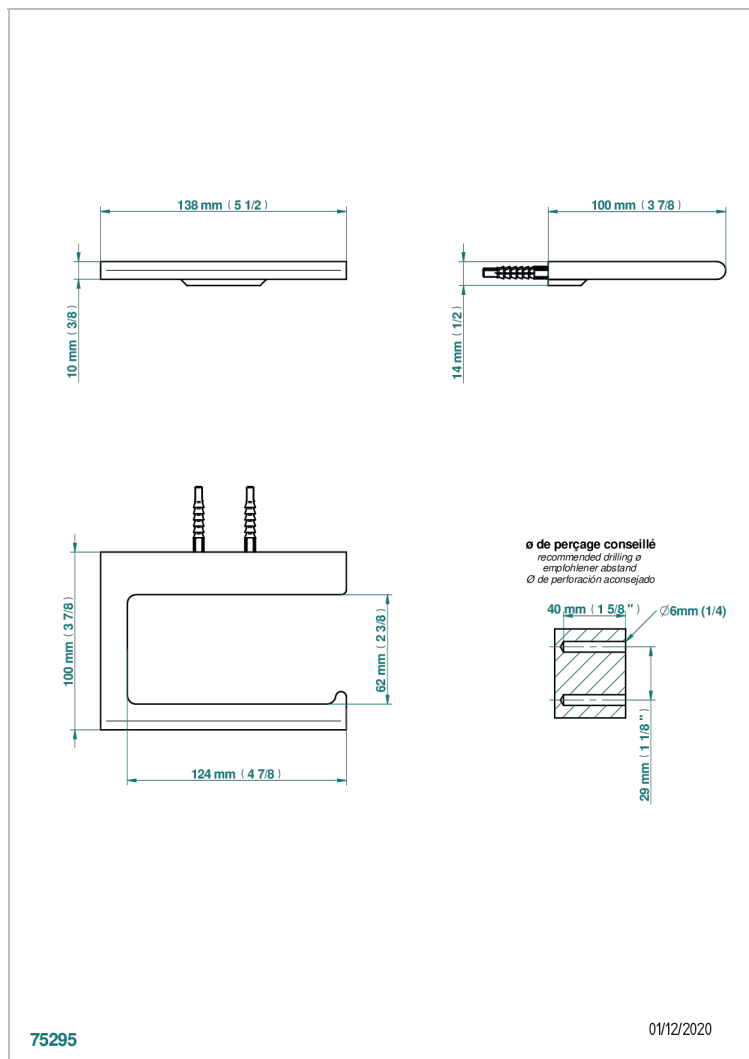

ICON-X TITANIUM WITH LEVER HANDLES

U7M-542

Reserve toilet paper holder

THG[®]
PARIS

CHARACTERISTIC

- Icon-x titanium with lever handles
- Reserve toilet paper holder

AVAILABLE FINITIONS

Blush PVD - H62
Brass color PVD - H49
Brown bronze color PVD - F33
Chrome polished - A02
Gold color PVD - H52
Gold mat - F07