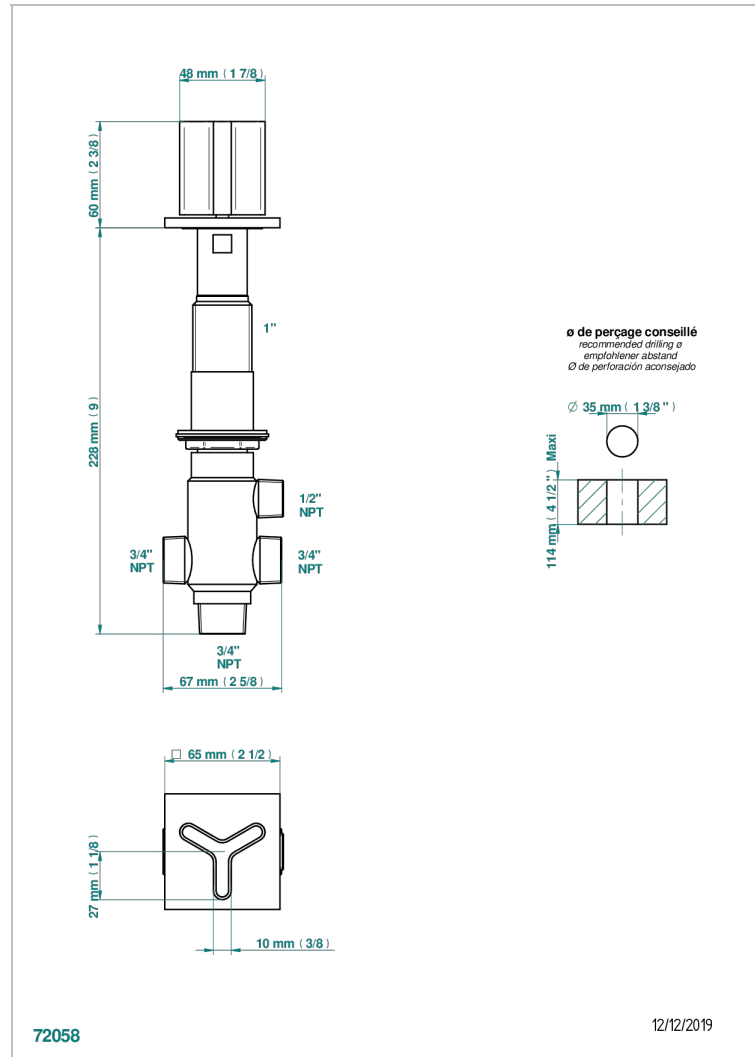

ICON-X TITANIUM

U7L-504VGUS

2-function deck diverter with trim

CHARACTERISTIC

- Icon-x titanium
- 2-function deck diverter with trim

AVAILABLE FINITIONS

Blush PVD - H62
Brass color PVD - H49
Brown bronze color PVD - F33
Chrome polished - A02
Gold color PVD - H52
Gold mat - F07