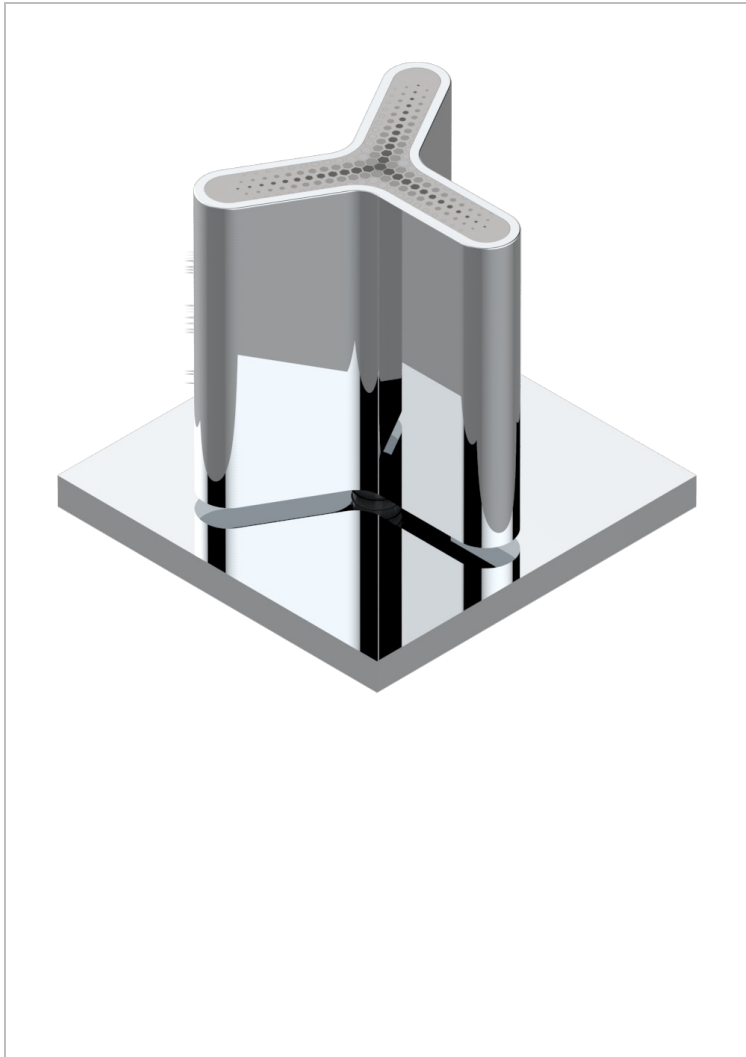

ICON-X TITANIUM

U7L-504VGUS

2-function deck diverter with trim

CHARACTERISTIC

- Icon-x titanium
- 2-function deck diverter with trim

AVAILABLE FINITIONS

Blush PVD - H62
Brass color PVD - H49
Brown bronze color PVD - F33
Chrome polished - A02
Gold color PVD - H52
Gold mat - F07

Gold polished - F01
Graphite PVD - H64
Matt Umber PVD - H67
Matt blush PVD - H60
Matt brass color PVD - H50
Matt brown bronze color PVD - F34

Matt chrome (American satin) - C02
Matt gold color PVD - H53
Matt graphite PVD - H65
Matt nickel (American satin) - C01
Matt nickel color PVD - H56
Nickel antique / Sovereign - H28

Nickel color PVD - H55
Nickel polished - B01
Soft gold - F30
Soft matt gold - F31
Umber PVD - H66