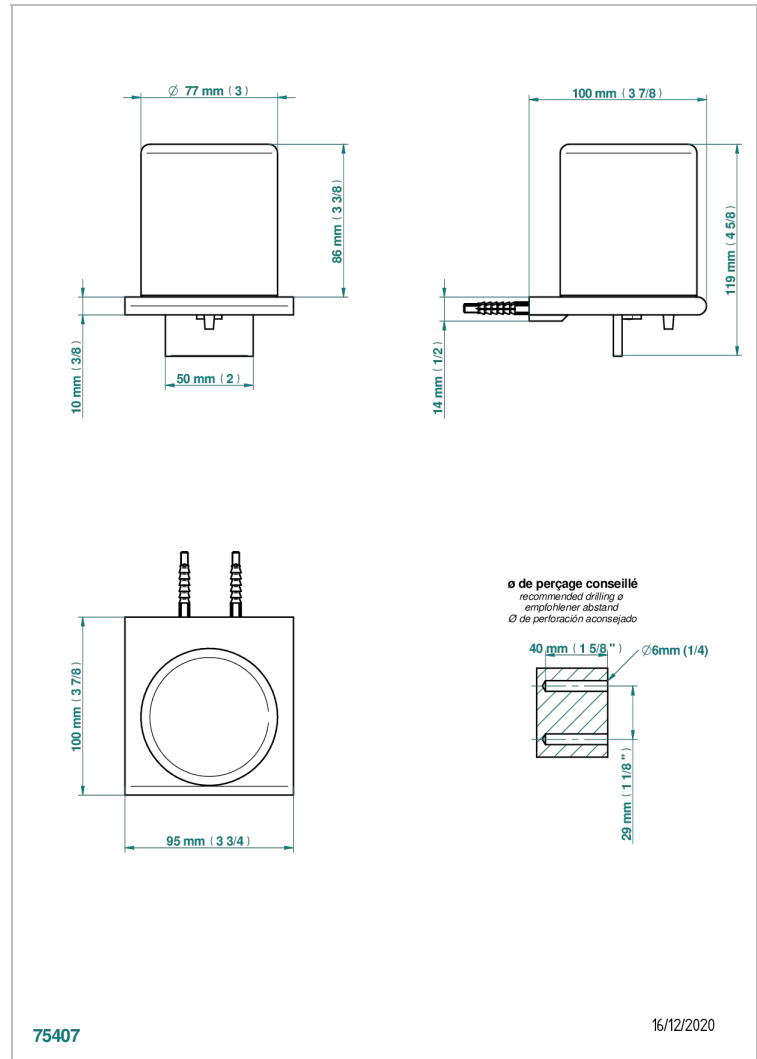

ICON-X METAL INLAY WITH LEVER HANDLES

U7K-613

wall liquid soap dispenser

THG[®]
PARIS

CHARACTERISTIC

- Icon-x metal inlay with lever handles
- wall liquid soap dispenser

AVAILABLE FINITIONS

Blush PVD - H62
Brass color PVD - H49
Brown bronze color PVD - F33
Chrome polished - A02
Gold color PVD - H52
Gold mat - F07

Nickel color PVD - H55
Nickel polished - B01
Polished chrome with gold inlay - GA1
Soft gold - F30
Soft matt gold - F31
Umber PVD - H66