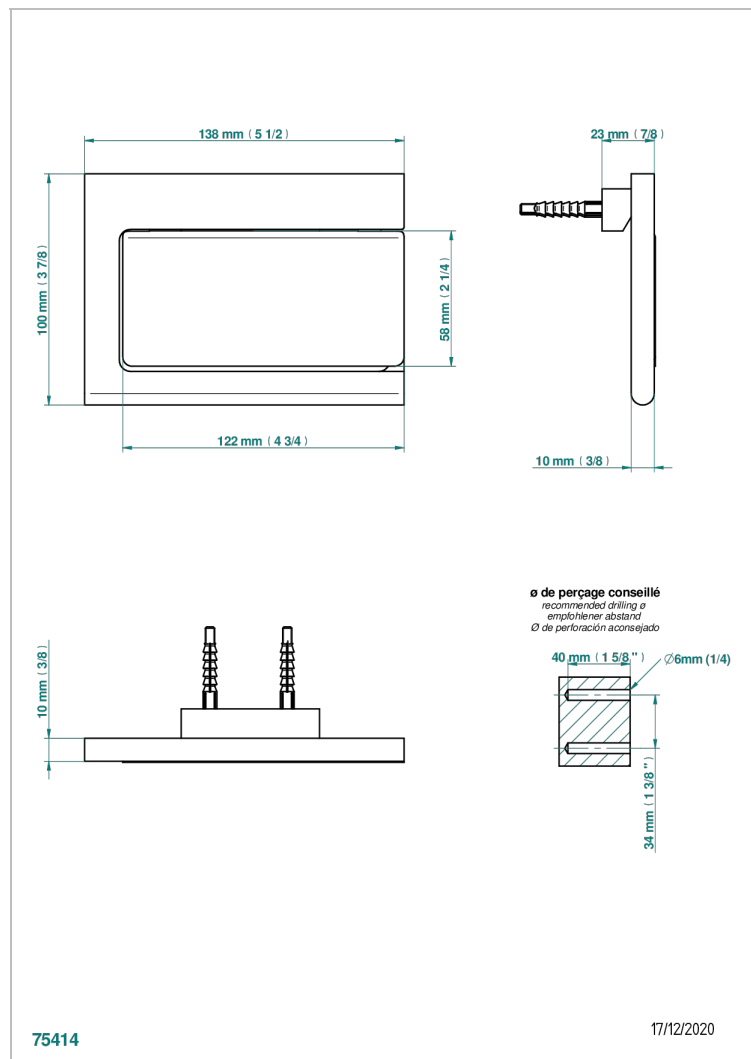

# ICON-X METAL INLAY WITH LEVER HANDLES

U7K-538AC

THG<sup>®</sup>  
PARIS

Toilet paper holder, single mount with cover

## CHARACTERISTIC

- Icon-x metal inlay with lever handles
- Toilet paper holder, single mount with cover