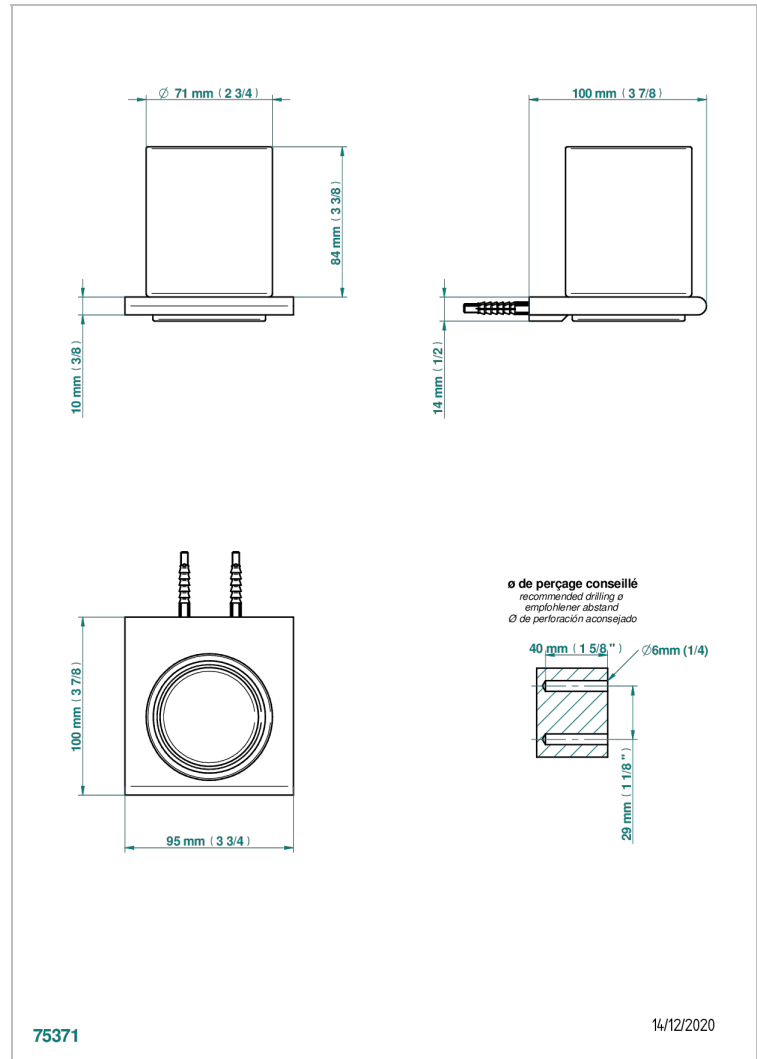

ICON-X METAL INLAY

U7J-536

Tumbler holder, wall mounted

THG[®]
PARIS

CHARACTERISTIC

- Icon-x metal inlay
- Tumbler holder, wall mounted

AVAILABLE FINITIONS

Blush PVD - H62
Brass color PVD - H49
Brown bronze color PVD - F33
Chrome polished - A02
Gold color PVD - H52
Gold mat - F07

Nickel color PVD - H55
Nickel polished - B01
Polished chrome with gold inlay - GA1
Soft gold - F30
Soft matt gold - F31
Umber PVD - H66