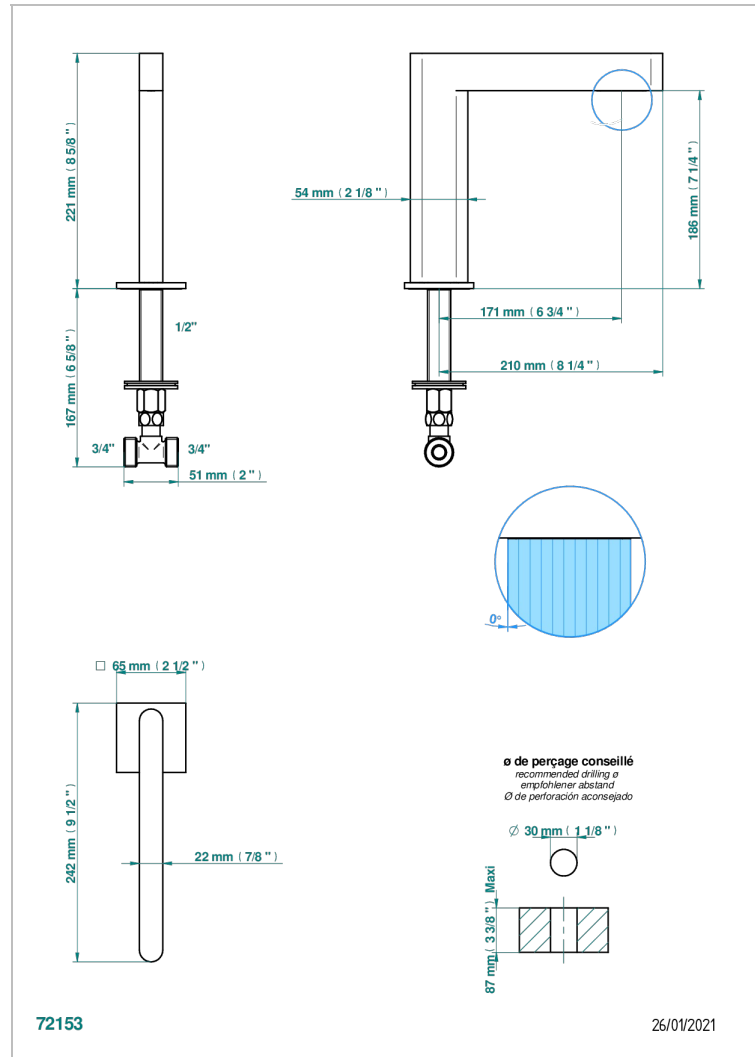

# ICON-X METAL INLAY

U7J-29SG

Bathtub spout

## CHARACTERISTIC

- Icon-x metal inlay
- Bathtub spout