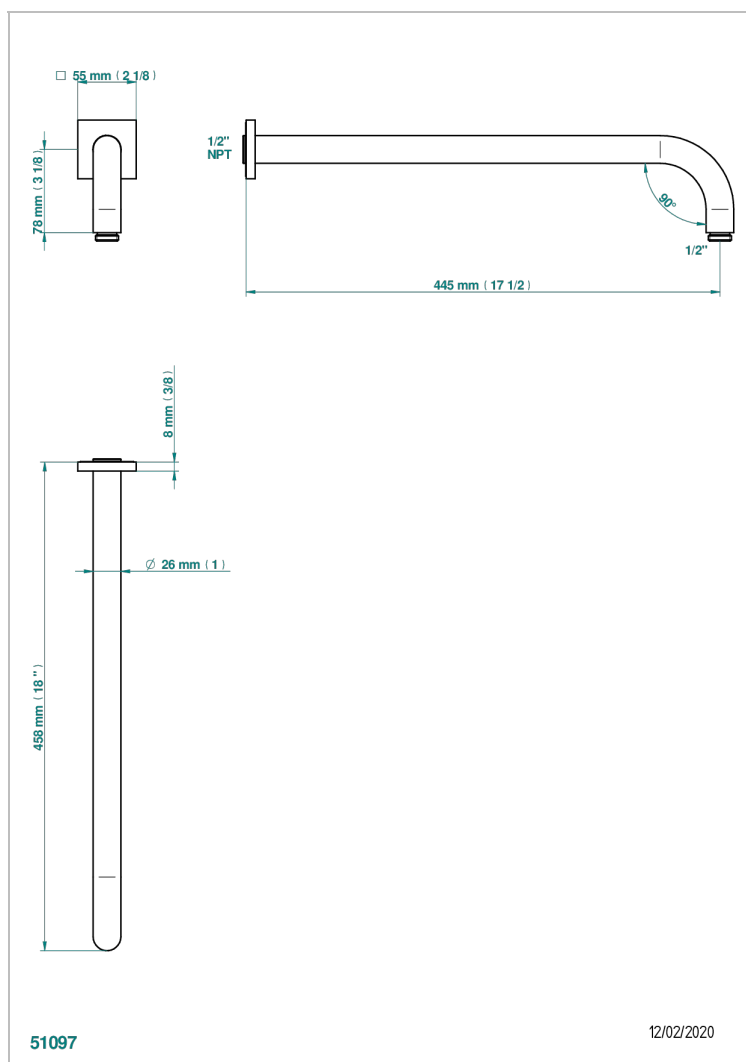

# ICON-X WITH LEVER HANDLES

U7H-84L/US

Horizontal shower arm, 90°, lg: 17"

THG<sup>®</sup>  
PARIS

51097

12/02/2020

## CHARACTERISTIC

- Icon-x with lever handles
- Horizontal shower arm, 90°, lg: 17"