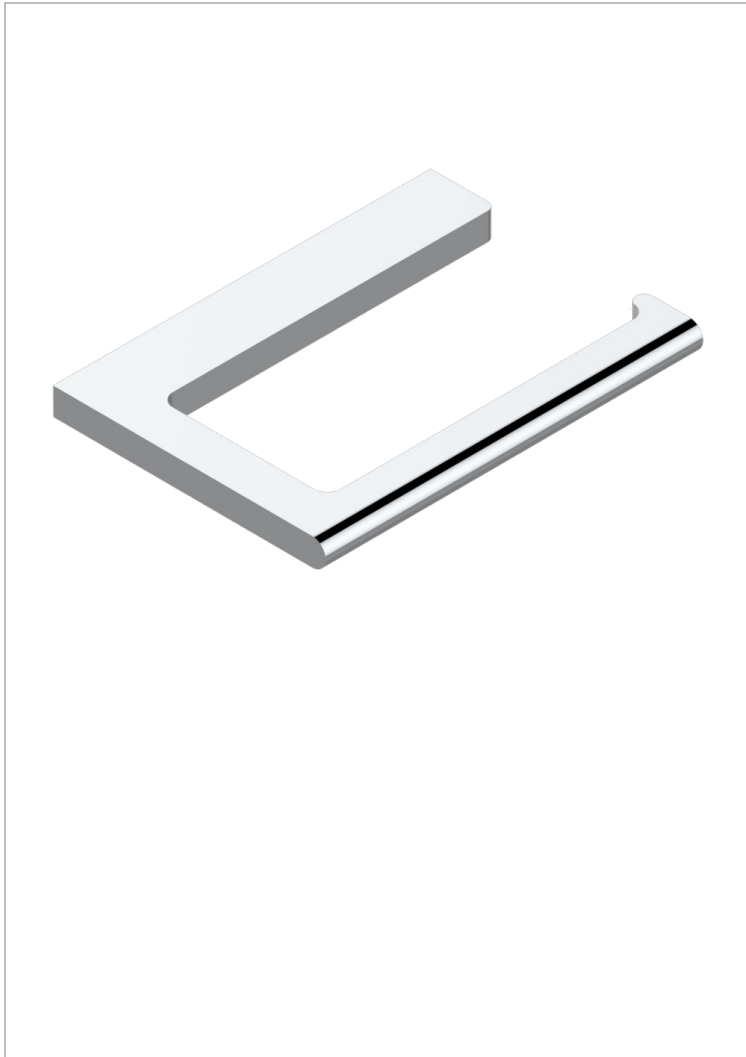

# ICON-X WITH LEVER HANDLES

U7H-542

Reserve toilet paper holder

THG<sup>®</sup>  
PARIS

## CHARACTERISTIC

- Icon-x with lever handles
- Reserve toilet paper holder