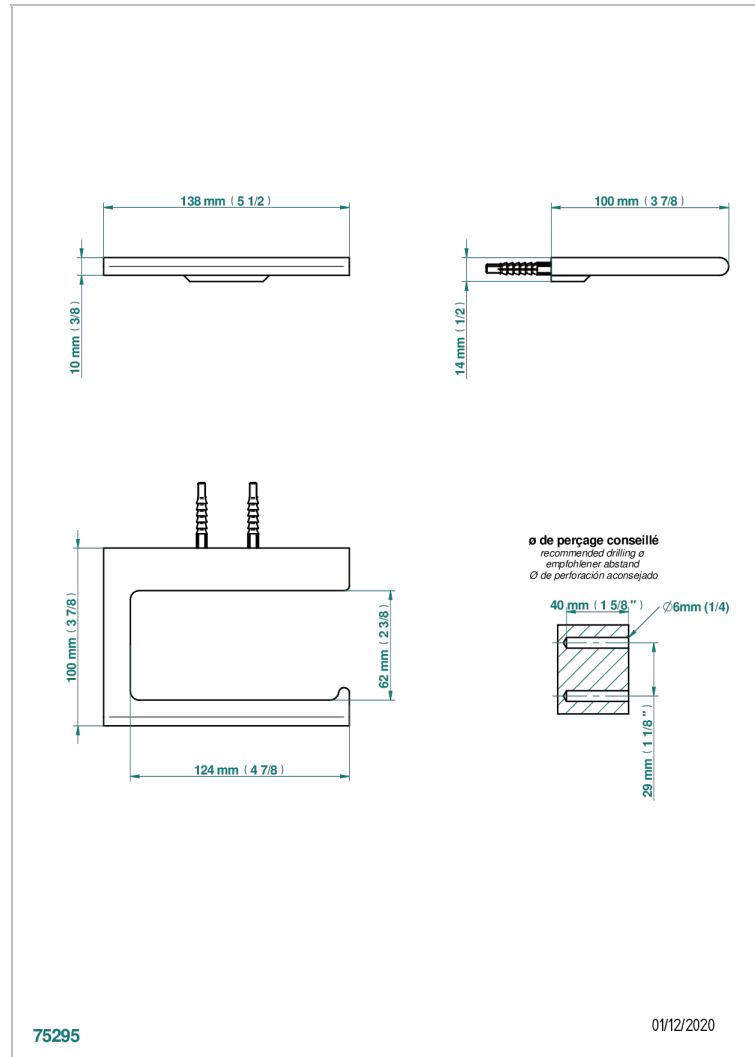

# ICON-X WITH LEVER HANDLES

U7H-542

Reserve toilet paper holder

THG<sup>®</sup>  
PARIS

## CHARACTERISTIC

- Icon-x with lever handles
- Reserve toilet paper holder