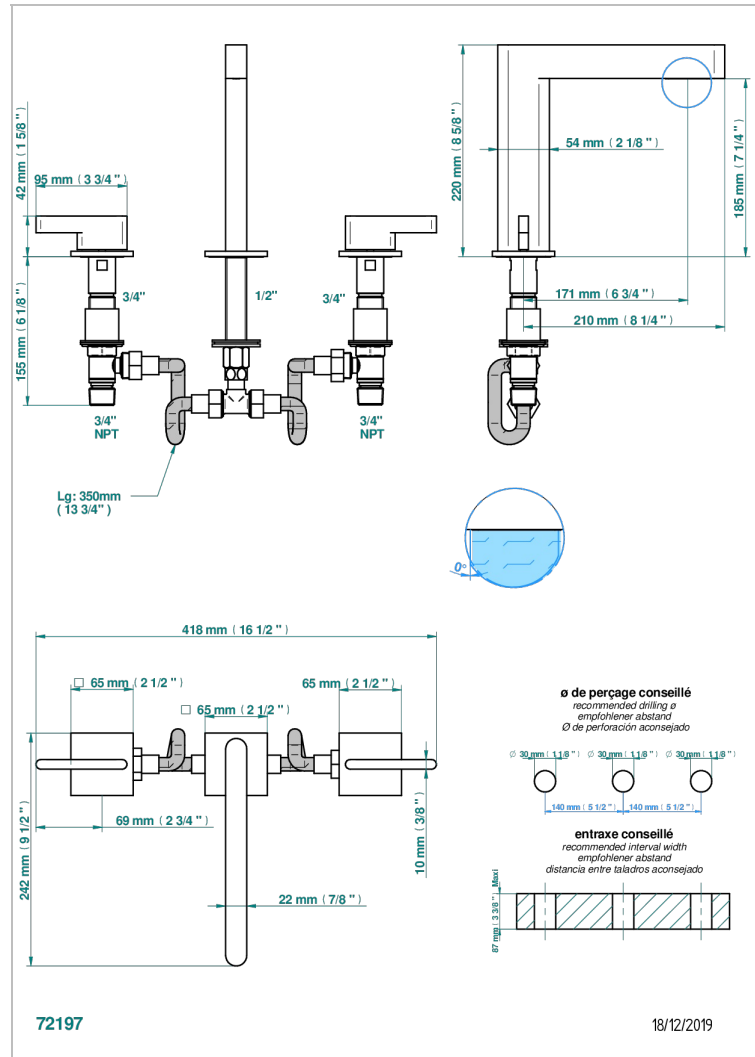

# ICON-X WITH LEVER HANDLES

U7H-25SGUS

Roman tub set with 3/4" valves

## CHARACTERISTIC

- Icon-x with lever handles
- Roman tub set with 3/4" valves