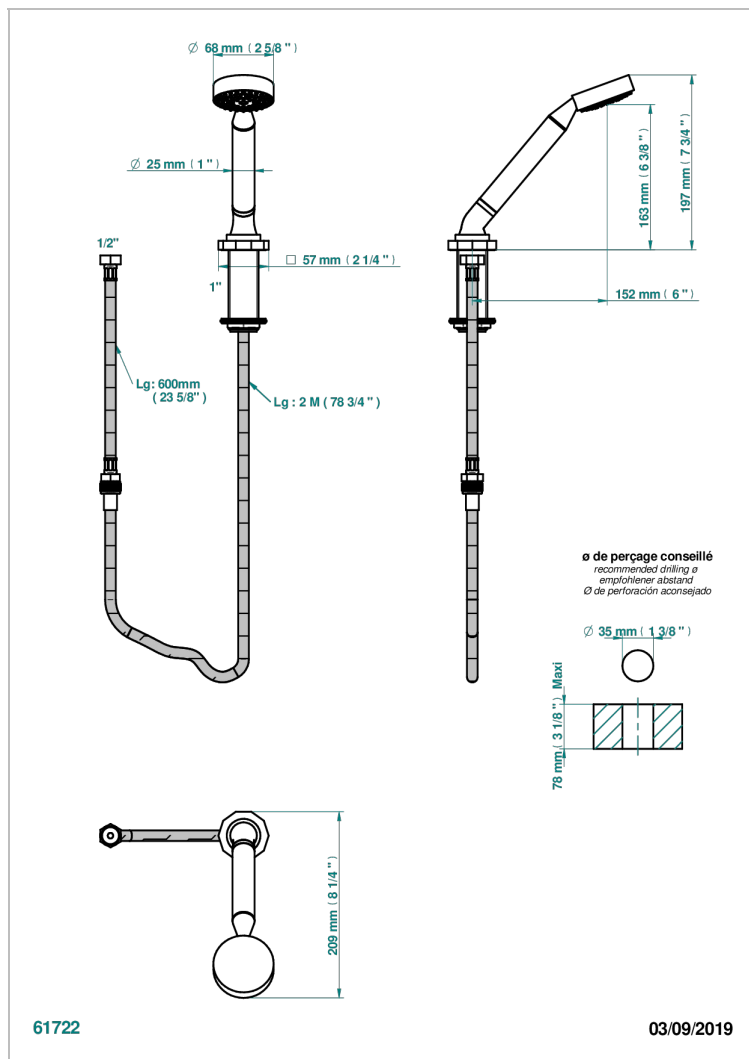

# LES ONDES WITH LEVER HANDLES

G8B-60A

Deck mounted hand shower, with hose

THG<sup>®</sup>  
PARIS

## CHARACTERISTIC

- ACS : 20 ACC LY 558