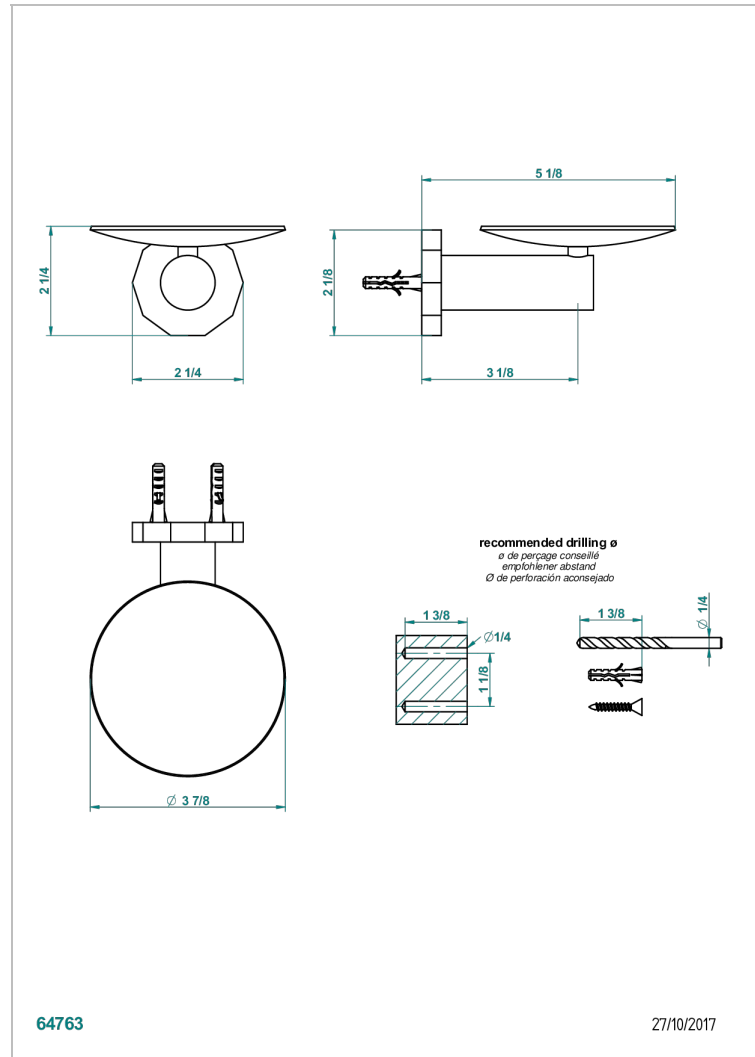

# LES ONDES WITH LEVER HANDLES

G8B-546

Soap dish, wall mounted, 4" diameter

THG<sup>®</sup>  
PARIS

## CHARACTERISTIC

- Les Ondes with lever handles
- Soap dish, wall mounted, 4" diameter