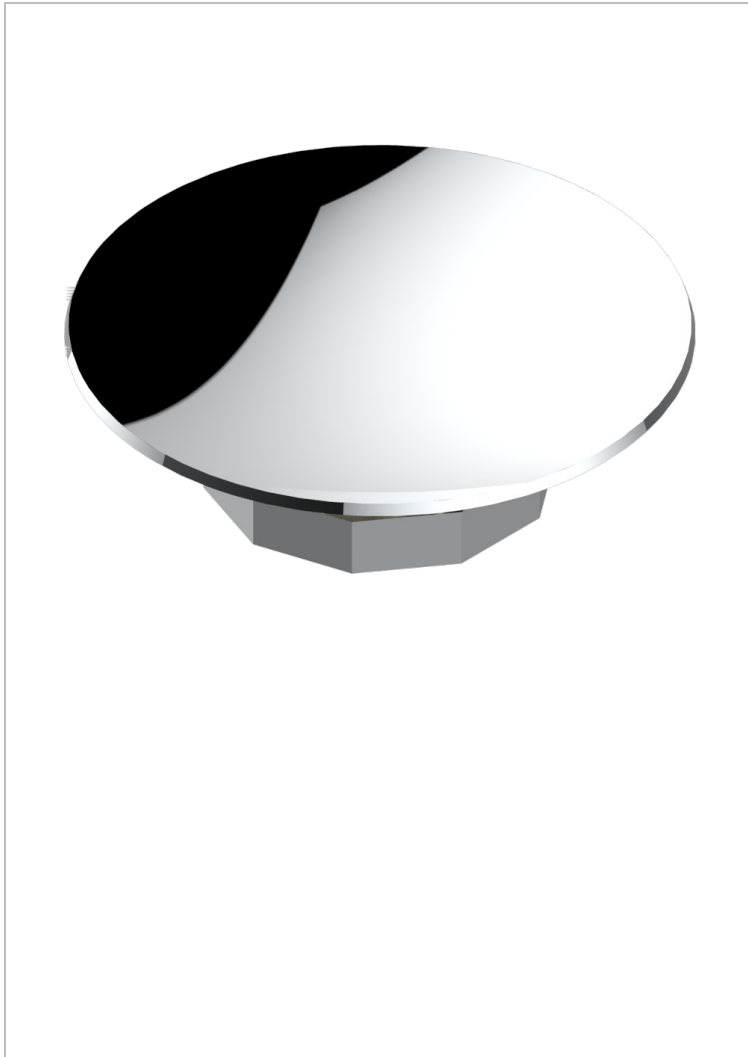

LES ONDES WITH LEVER HANDLES

G8B-544

Soap dish, freestanding , 4" diameter

THG[®]
PARIS

64370

28/09/2017

CHARACTERISTIC

- Les Ondes with lever handles
- Soap dish, freestanding , 4" diameter

AVAILABLE FINITIONS

Blush PVD - H62
Brass color PVD - H49
Brown bronze color PVD - F33
Chrome polished - A02
Chrome polished / gold polished - G02
Copper antique matt, coated - H07

Gold color PVD - H52
Gold mat - F07
Gold polished - F01
Graphite PVD - H64
Light coated bronze - D01
Matt Umber PVD - H67

Matt blush PVD - H60
Matt brass color PVD - H50
Matt brown bronze color PVD - F34
Matt chrome (American satin) - C02
Matt gold color PVD - H53
Matt graphite PVD - H65

Matt nickel (American satin) - C01
Matt nickel color PVD - H56
Nickel antique / Sovereign - H28
Nickel color PVD - H55
Nickel polished - B01
Silver polished, antique - H03

Soft gold - F30
Soft matt gold - F31
Umber PVD - H66