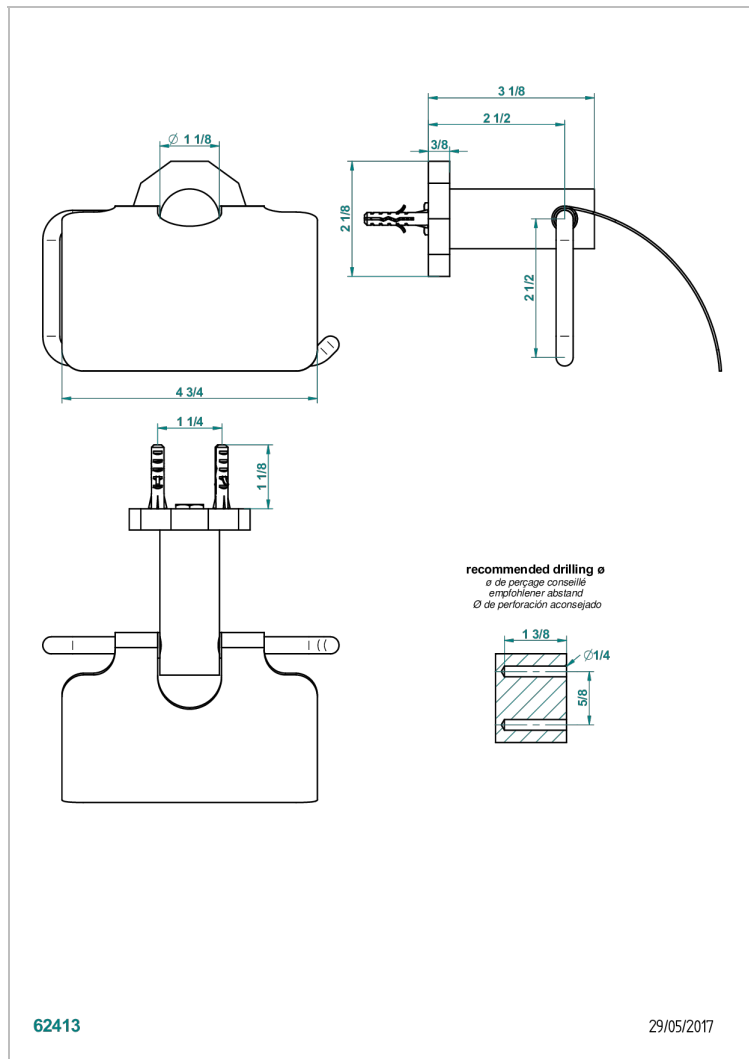

LES ONDES WITH LEVER HANDLES

G8B-538AC

THG[®]
PARIS

Toilet paper holder, single mount with cover

CHARACTERISTIC

- Les Ondes with lever handles
- Toilet paper holder, single mount with cover

AVAILABLE FINITIONS