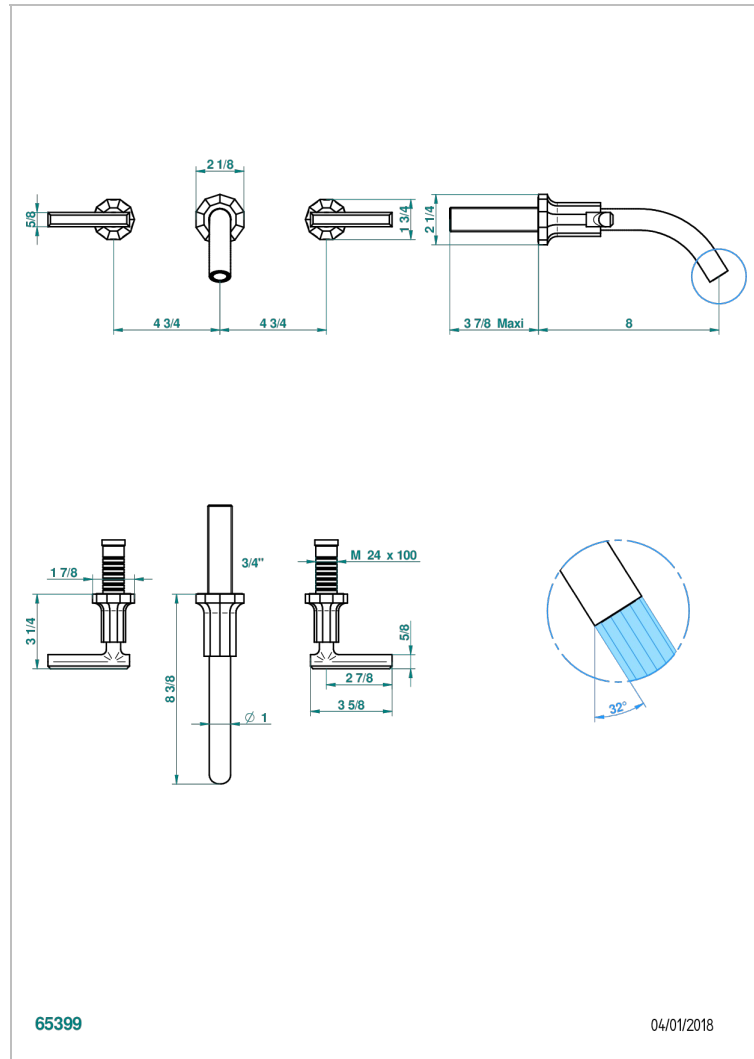

LES ONDES WITH LEVER HANDLES

G8B-40GBUS

Trim for wall mounted 3-hole lavatory set only

65399

04/01/2018

CHARACTERISTIC

- Les Ondes with lever handles
- Trim for wall mounted 3-hole lavatory set only

RELATED SKU'S

- Ref. G00-40AM/US Rough parts for wall set (one counter clockwise and one clockwise cartridges)

AVAILABLE FINITIONS

Blush PVD - H62
Brass color PVD - H49
Brown bronze color PVD - F33
Chrome polished - A02
Chrome polished / gold polished - G02
Copper antique matt, coated - H07