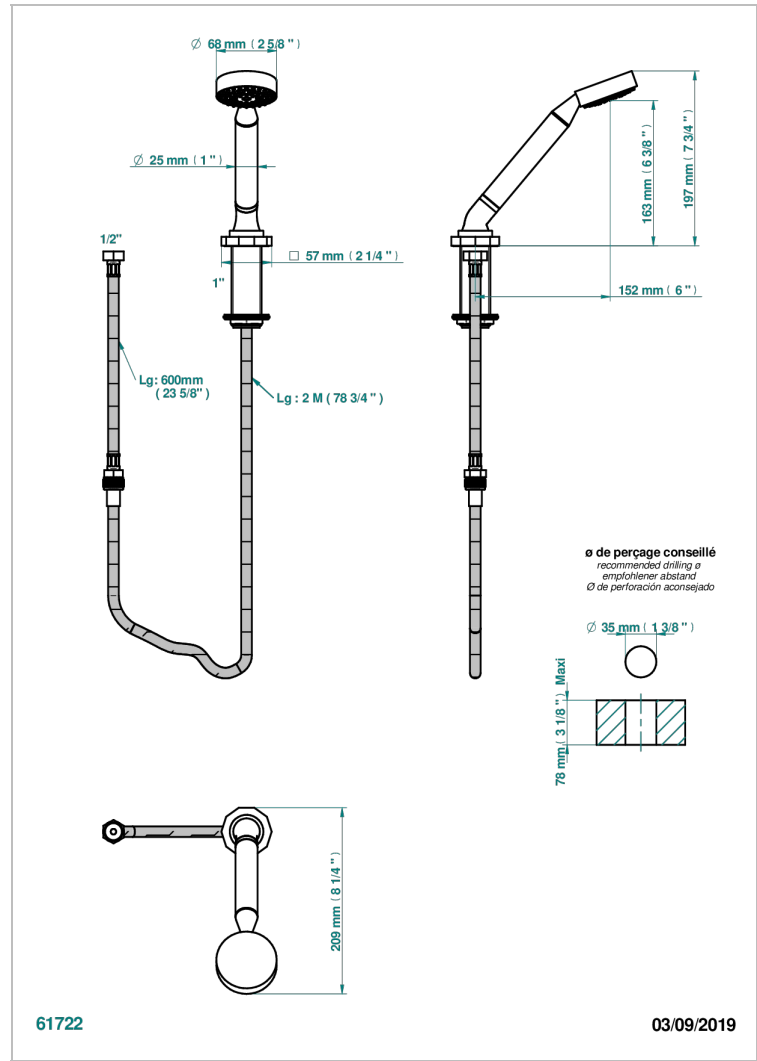

LES ONDES

G8A-60A

Deck mounted hand shower, with hose

CHARACTERISTIC

- ACS : 20 ACC LY 558

STANDARDS

AVAILABLE FINITIONS

Blush PVD - H62
Brass color PVD - H49
Brown bronze color PVD - F33
Chrome polished - A02
Chrome polished / gold polished - G02
Copper antique matt, coated - H07

Gold color PVD - H52
Gold mat - F07
Gold polished - F01
Graphite PVD - H64
Light coated bronze - D01
Matt Umber PVD - H67

Matt blush PVD - H60
Matt brass color PVD - H50
Matt brown bronze color PVD - F34
Matt chrome (American satin) - C02
Matt gold color PVD - H53
Matt graphite PVD - H65

Matt nickel (American satin) - C01
Matt nickel color PVD - H56
Nickel antique / Sovereign - H28
Nickel color PVD - H55
Nickel polished - B01
Silver polished, antique - H03

Soft gold - F30
Soft matt gold - F31
Umber PVD - H66