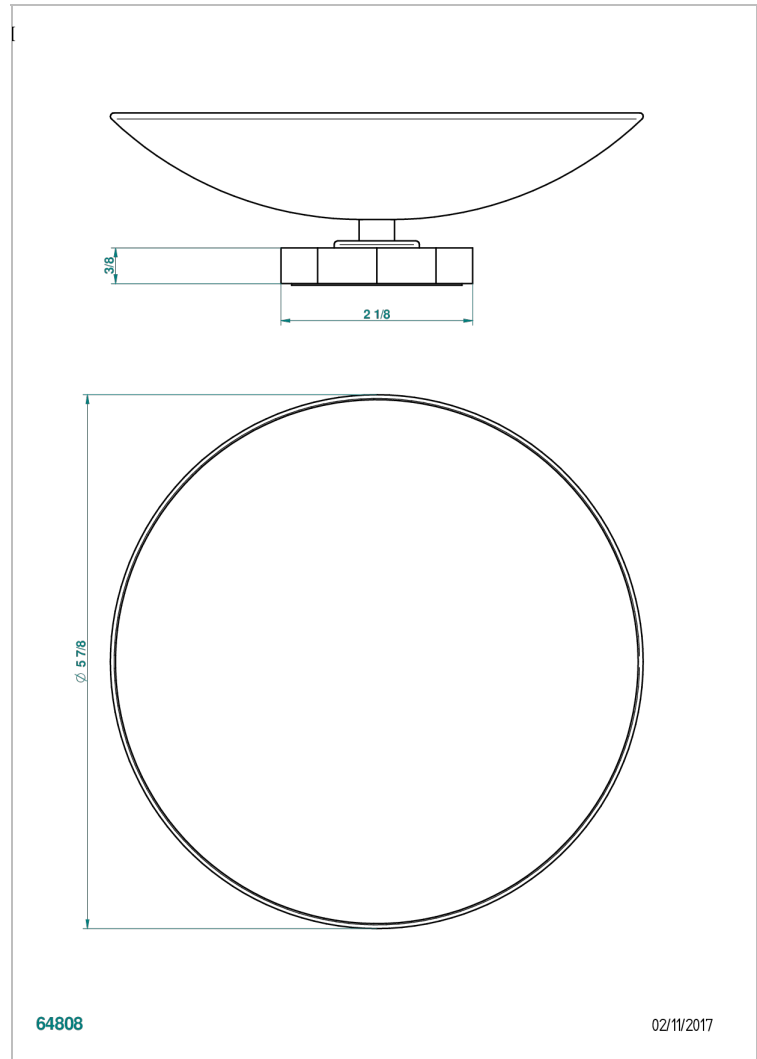

LES ONDES

G8A-544GM

Soap dish, freestanding , 6" diameter

THG[®]
PARIS

CHARACTERISTIC

- Les Ondes
- Soap dish, freestanding , 6" diameter

AVAILABLE FINITIONS

Blush PVD - H62
Brass color PVD - H49
Brown bronze color PVD - F33
Chrome polished - A02
Chrome polished / gold polished - G02
Copper antique matt, coated - H07