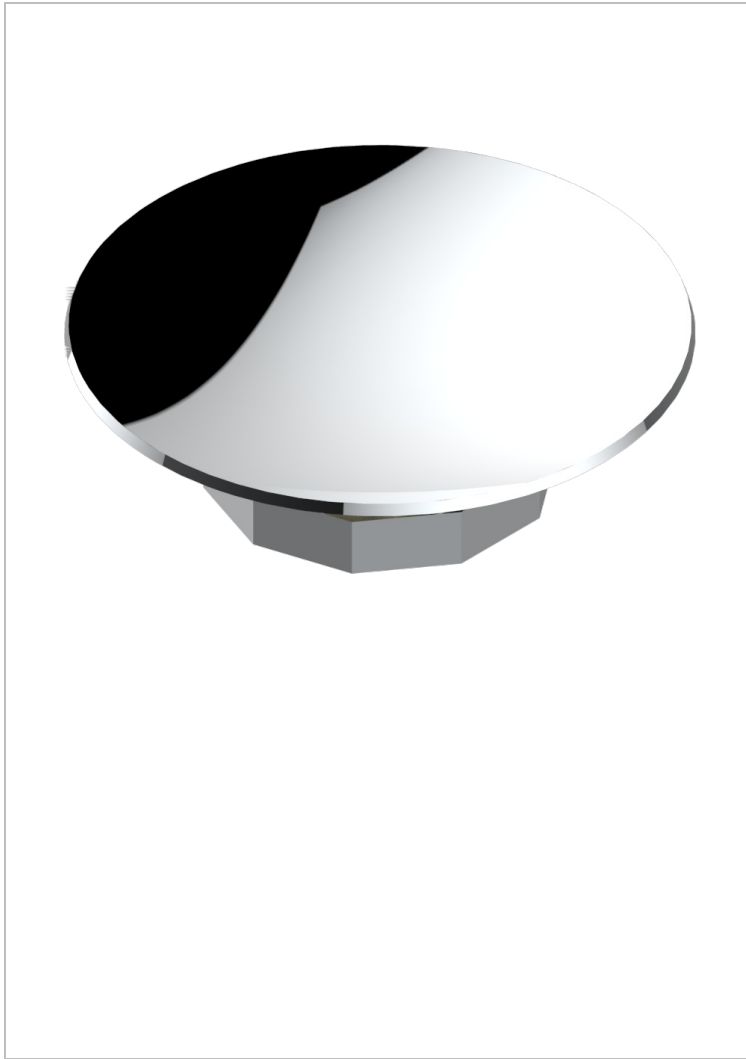

LES ONDES

G8A-544

Soap dish, freestanding , 4" diameter

64370

28/09/2017

CHARACTERISTIC

- Les Ondes
- Soap dish, freestanding , 4" diameter

AVAILABLE FINITIONS

Blush PVD - H62
Brass color PVD - H49
Brown bronze color PVD - F33
Chrome polished - A02
Chrome polished / gold polished - G02
Copper antique matt, coated - H07

Gold color PVD - H52
Gold mat - F07
Gold polished - F01
Graphite PVD - H64
Light coated bronze - D01
Matt Umber PVD - H67

Matt blush PVD - H60
Matt brass color PVD - H50
Matt brown bronze color PVD - F34
Matt chrome (American satin) - C02
Matt gold color PVD - H53
Matt graphite PVD - H65

Matt nickel (American satin) - C01
Matt nickel color PVD - H56
Nickel antique / Sovereign - H28
Nickel color PVD - H55
Nickel polished - B01
Silver polished, antique - H03

Soft gold - F30
Soft matt gold - F31
Umber PVD - H66