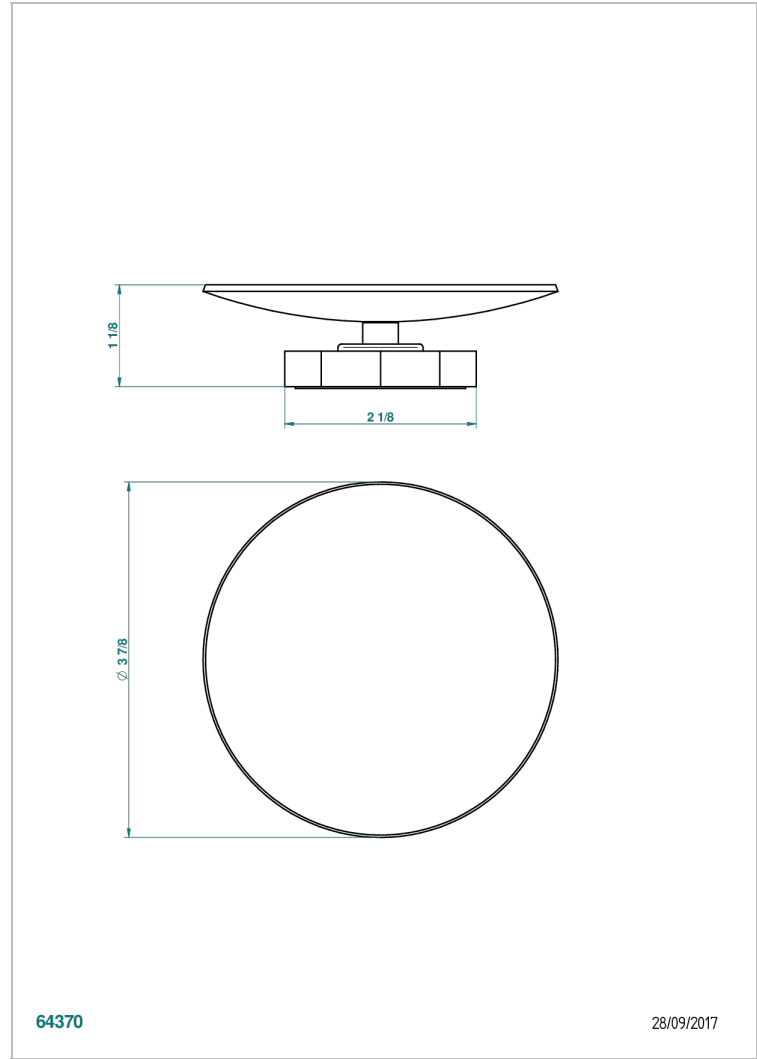

LES ONDES

G8A-544

Soap dish, freestanding , 4" diameter

64370

28/09/2017

CHARACTERISTIC

- Les Ondes
- Soap dish, freestanding , 4" diameter

AVAILABLE FINITIONS