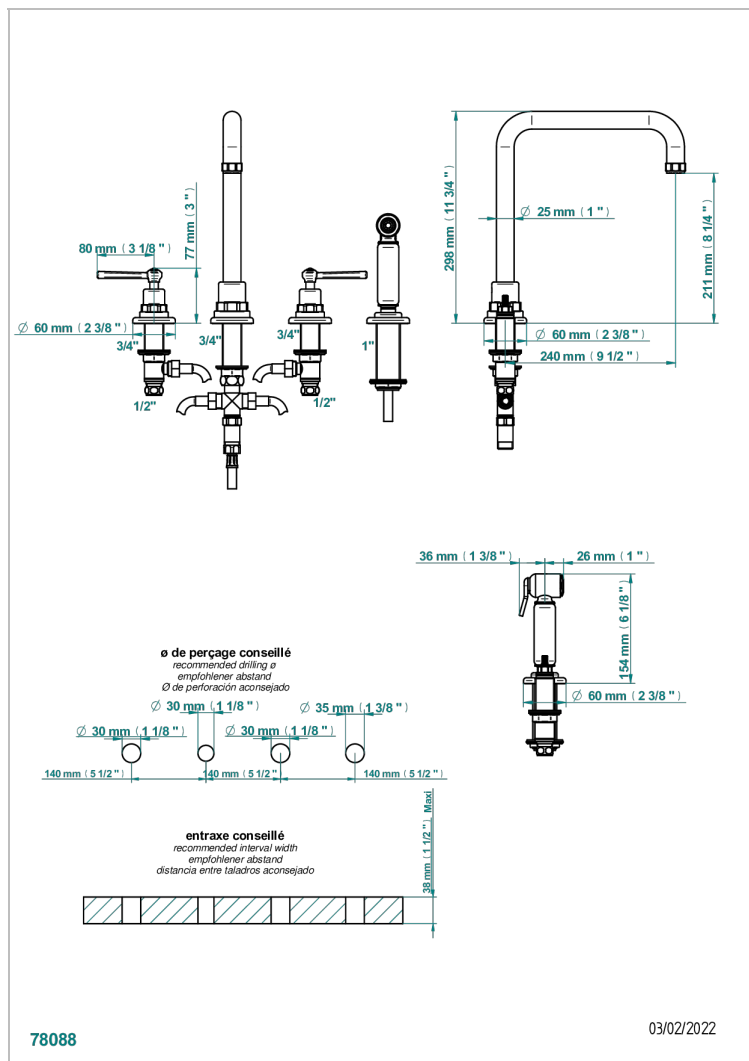

SAINT-GERMAIN WITH LEVER HANDLES

G7D-4211/US

Three hole kitchen faucet with side spray

CHARACTERISTIC

- Saint-germain with lever handles
- Three hole kitchen faucet with side spray

AVAILABLE FINITIONS

Blush PVD - H62
Brass color PVD - H49
Brown bronze color PVD - F33
Chrome polished - A02
Chrome polished / gold polished - G02
Copper antique matt, coated - H07