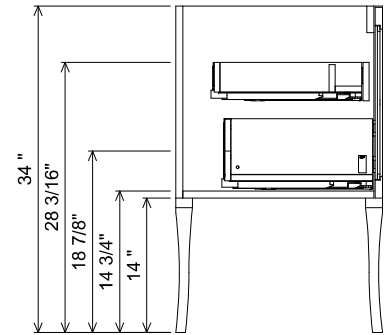

AT SINK CENTER SECTION

 <b>THE FURNITURE GUILD</b> <small>ESTD 1984</small>	0510-0136	ALL DRAWINGS AND DIMENSIONS ARE SUBJECT TO CHANGE WITHOUT NOTICE AT THE DISCRETION OF THE MANUFACTURER. THE MANUFACTURER RESERVES THE RIGHT TO MAKE ADDITIONS, DELETIONS, AND MODIFICATIONS TO THE DRAWINGS AS THE MANUFACTURER MAY DEEM APPROPRIATE OR DESIRABLE. DIMENSIONS ARE APPROXIMATE AND MAY VARY WITH ACTUAL CONSTRUCTION. PLEASE CONTACT THE FURNITURE GUILD, INC. TO ENSURE DRAWING IS UP TO DATE.  THE INFORMATION CONTAINED IN THIS DRAWING IS THE SOLE PROPERTY OF THE FURNITURE GUILD, INC. ANY REPRODUCTION IN PART OR AS A WHOLE WITHOUT WRITTEN PERMISSION OF THE FURNITURE GUILD, INC. IS PROHIBITED.
	SOPHIA	
	CURRENT AS OF: 04/01/2018	