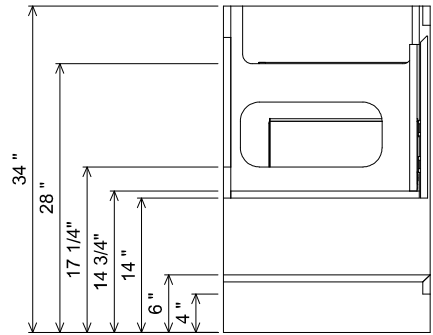

AT BANK SECTION

AT SINK CENTER SECTION

 THE FURNITURE GUILD ESTD 1984	0434-0548	ALL DRAWINGS AND DIMENSIONS ARE SUBJECT TO CHANGE WITHOUT NOTICE AT THE DISCRETION OF THE MANUFACTURER. THE MANUFACTURER RESERVES THE RIGHT TO MAKE ADDITIONS, DELETIONS, AND MODIFICATIONS TO THE DRAWINGS AS THE MANUFACTURER MAY DEEM APPROPRIATE OR DESIRABLE. DIMENSIONS ARE APPROXIMATE AND MAY VARY WITH ACTUAL CONSTRUCTION. PLEASE CONTACT THE FURNITURE GUILD, INC. TO ENSURE DRAWING IS UP TO DATE.
	TOURO	
	CURRENT AS OF: 10/01/2018	THE INFORMATION CONTAINED IN THIS DRAWING IS THE SOLE PROPERTY OF THE FURNITURE GUILD, INC. ANY REPRODUCTION IN PART OR AS A WHOLE WITHOUT WRITTEN PERMISSION OF THE FURNITURE GUILD, INC. IS PROHIBITED.