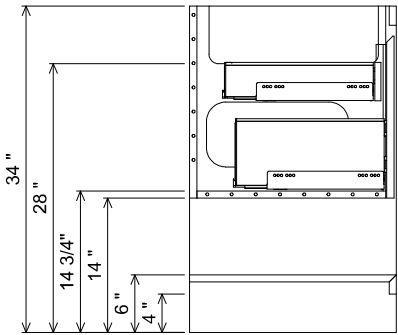

AT BANK SECTION

AT SINK CENTER SECTION

 THE FURNITURE GUILD ESTD 1984	0434-0548	ALL DRAWINGS AND DIMENSIONS ARE SUBJECT TO CHANGE WITHOUT NOTICE AT THE DISCRETION OF THE MANUFACTURER. THE MANUFACTURER RESERVES THE RIGHT TO MAKE ADDITIONS, DELETIONS, AND MODIFICATIONS TO THE DRAWINGS AS THE MANUFACTURER MAY DEEM APPROPRIATE OR DESIRABLE. DIMENSIONS ARE APPROXIMATE AND MAY VARY WITH ACTUAL CONSTRUCTION. PLEASE CONTACT THE FURNITURE GUILD, INC. TO ENSURE DRAWING IS UP TO DATE.
	TOURO	
	CURRENT AS OF: 10/01/2018	THE INFORMATION CONTAINED IN THIS DRAWING IS THE SOLE PROPERTY OF THE FURNITURE GUILD, INC. ANY REPRODUCTION IN PART OR AS A WHOLE WITHOUT WRITTEN PERMISSION OF THE FURNITURE GUILD, INC. IS PROHIBITED.