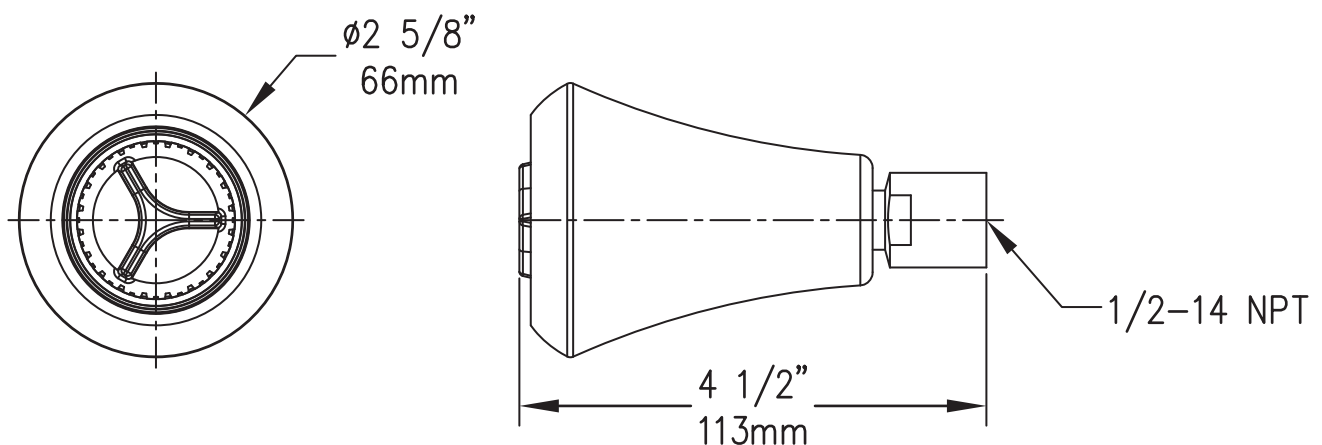

Dimensions Clear-flo Showerhead, 4-236

Symmons Industries, Inc. ■ 31 Brooks Drive ■ Braintree, MA 02184
(800) 796-6667, (781) 848-2250 ■ Fax (800) 961-9621, (781) 843-3849
Website: www.symmons.com ■ Email: customerservice@symmons.com

© 2012 Symmons Industries, Inc. Printed in U.S.A. ■ 082412