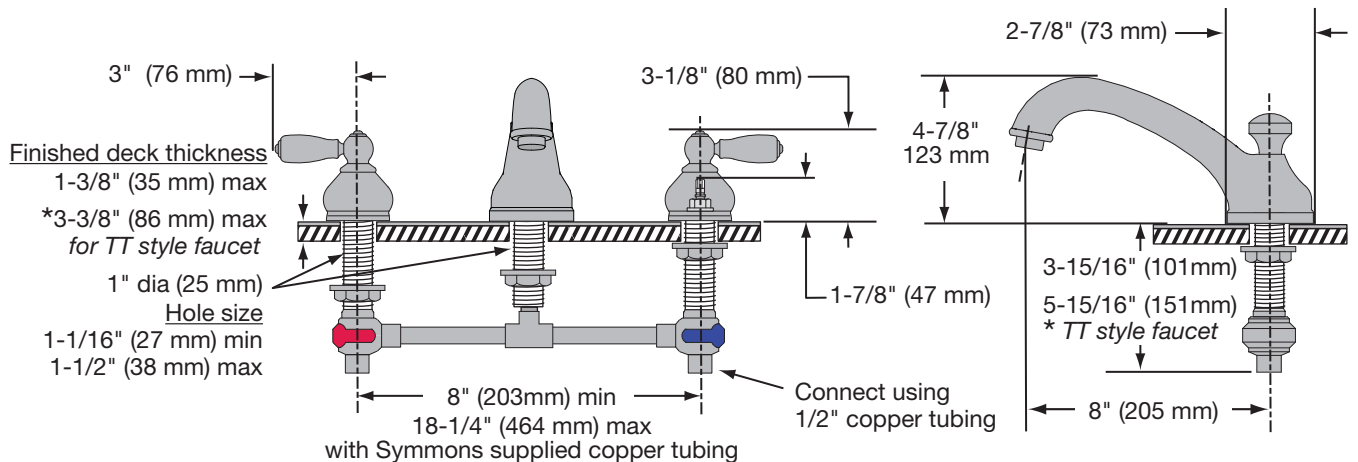

* Note: Use TT style faucet if deck thickness is 1-3/8" to 3-3/8" (35 mm - 86 mm)
Contact Symmons customer service to special order TT style faucet, model number SRT-4770-1-TT-BDY

Symmons Industries, Inc. ■ 31 Brooks Drive ■ Braintree, MA 02184
Phone: (800) 796-6667 ■ Fax: (800) 961-9621
Website: symmons.com ■ Email: gethelp@symmons.com
Copyright © 2018 Symmons Industries, Inc. ■ ZV-1918 REV A ■ 121018