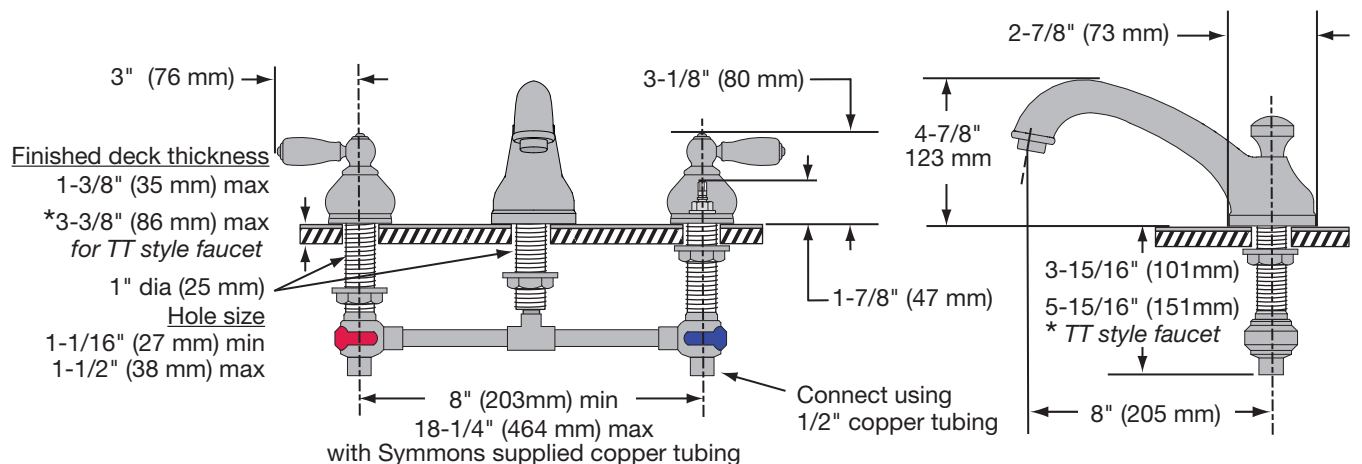

- Two handle Roman Tub Faucet with quarter turn ceramic control components.
- Handspray and separate push button diverter
- 1/2 rigid copper tubing connections
- Cast brass spout
- Metal construction, polished chrome finish

* Note: Use TT style faucet if deck thickness is 1-3/8" to 3-3/8" (35 mm - 86 mm)
Contact Symmons customer service to special order TT style faucet, model number SRT-4770-1-TT-BDY

Dimensions Allura Roman Tub Faucet, SRT-4772

Note: Dimensions subject to change without notice.