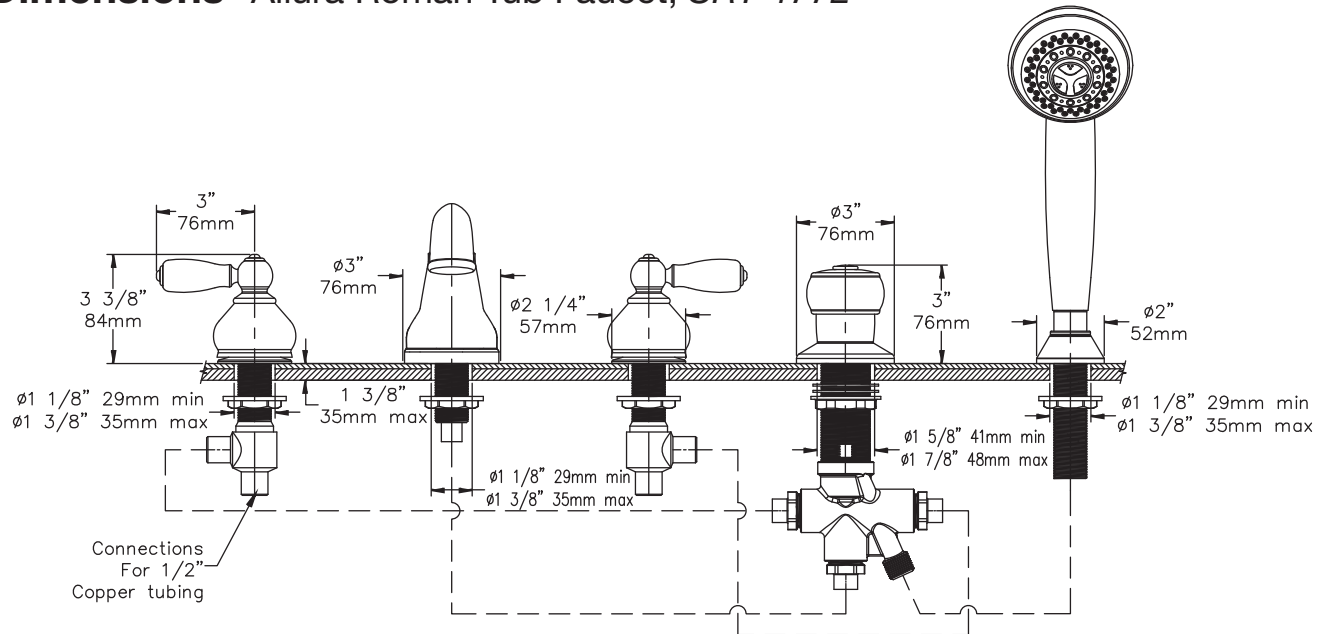

- Two handle Roman Tub Faucet with quarter turn ceramic control components.
- Handspray and separate push button diverter
- 1/2 rigid copper tubing connections
- Cast brass spout
- Metal construction, polished chrome finish

* Note: Use TT style faucet if deck thickness is 1-3/8" to 3-3/8" (35 mm - 86 mm)
Contact Symmons customer service to special order TT style faucet, model number SRT-4770-1-TT-BDY

Dimensions Allura Roman Tub Faucet, SRT-4772

Note: Dimensions subject to change without notice.