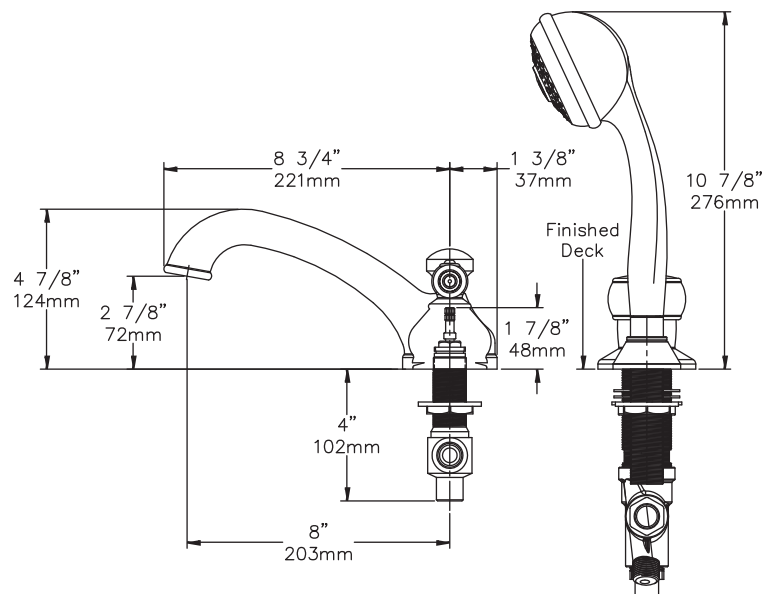

- Two handle Roman Tub Faucet with quarter turn ceramic control components.
- Handspray and separate push button diverter
- 1/2 rigid copper tubing connections
- Cast brass spout
- Metal construction, polished chrome finish

Standards / Certifications

ASME A112.18.1/CSA B125.1

Warranty

- Limited Lifetime - to the original end purchaser in consumer installations.
- 5 years - for commercial installations

Dimensions Allura Roman Tub Faucet, SRT-4770

* Note: Use TT style faucet if deck thickness is 1-3/8" to 3-3/8" (35 mm - 86 mm)
Contact Symmons customer service to special order TT style faucet, model number SRT-4770-1-TT-BDY

Dimensions Allura Roman Tub Faucet, SRT-4772

Note: Dimensions subject to change without notice.