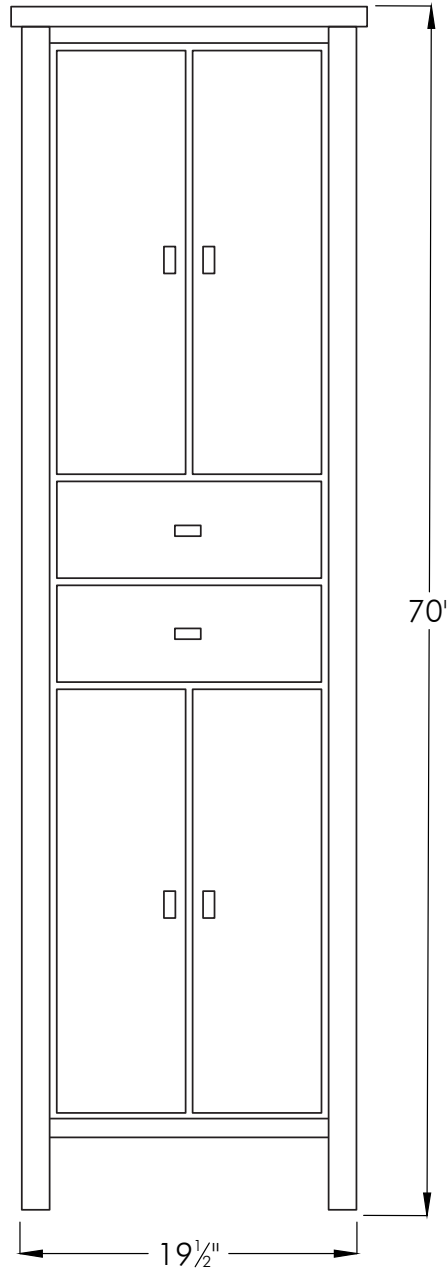

### Side View

# STRASSER

woodenworks

Specifications:  
24" X 48" tall  
Contemporary Cubby

### Side View

21" or 18" front-to-back

Front View

Side View  
21" or 18" Deep