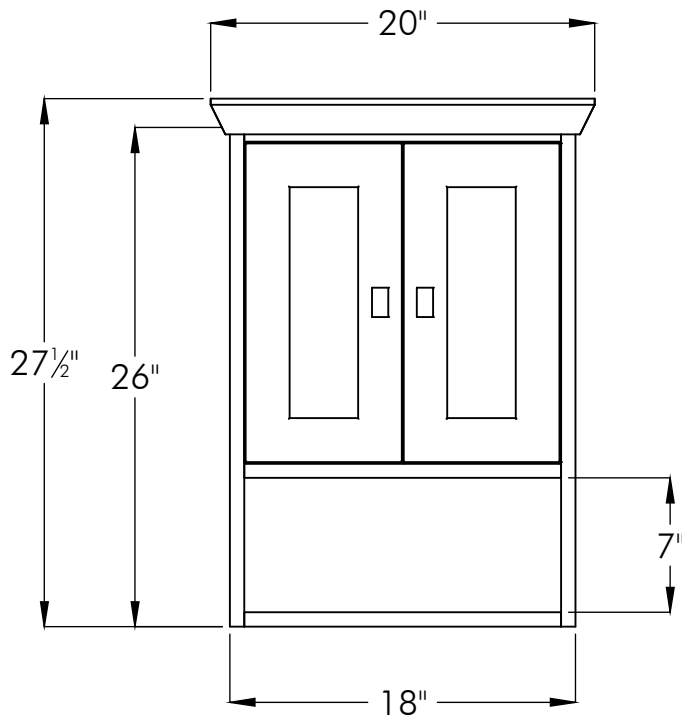

### Side View

# STRASSER

woodenworks

Specifications:  
24" X 48" tall  
Contemporary Cubby

### Side View

21" or 18" front-to-back

Front View

Side View  
21" or 18" Deep