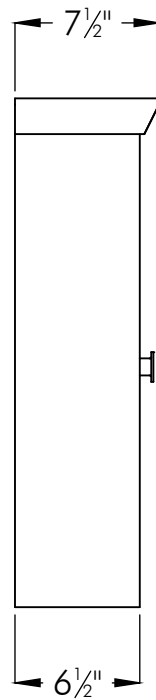

### Side View

# STRASSER

woodenworks

Specifications:  
24" X 48" tall  
Contemporary Cubby

### Side View

21" or 18" front-to-back

Front View

Side View  
21" or 18" Deep