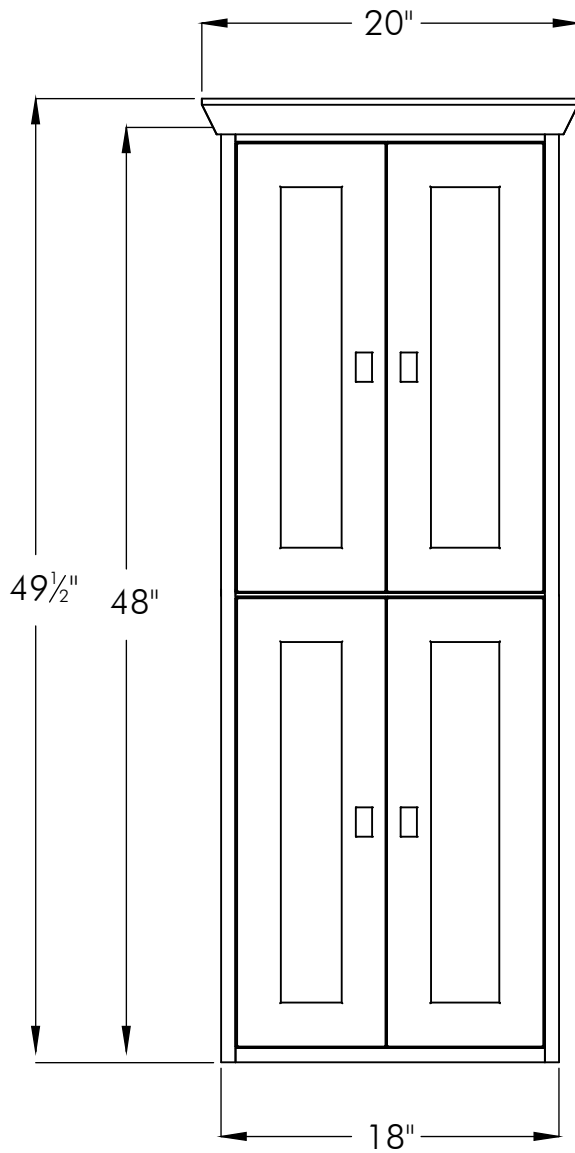

### Side View

# STRASSER

woodenworks

Specifications:  
24" X 48" tall  
Contemporary Cubby

### Side View

21" or 18" front-to-back

Front View

Side View  
21" or 18" Deep