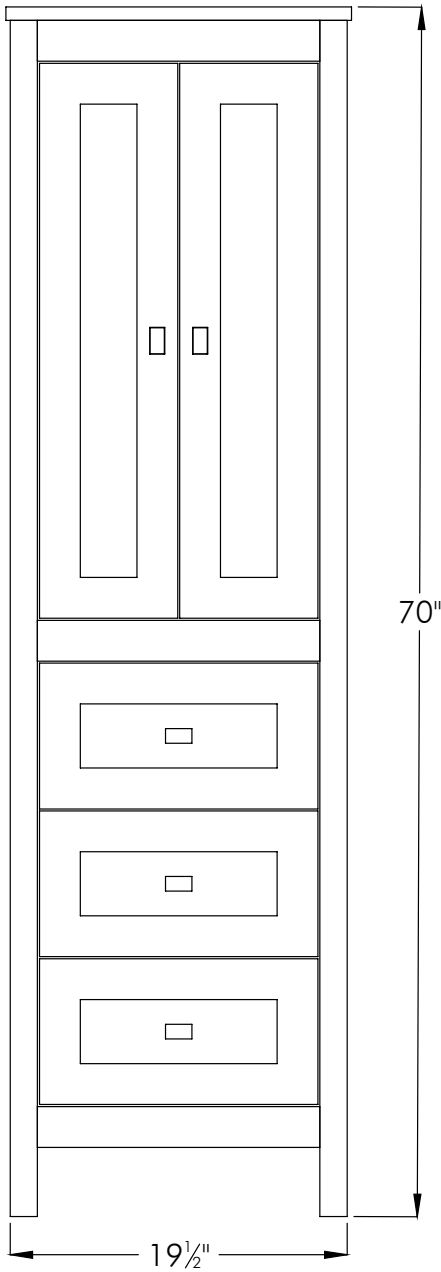

### Side View

# STRASSER

woodenworks

Specifications:  
24" X 48" tall  
Contemporary Cubby

### Side View

21" or 18" front-to-back

Front View

Side View  
21" or 18" Deep