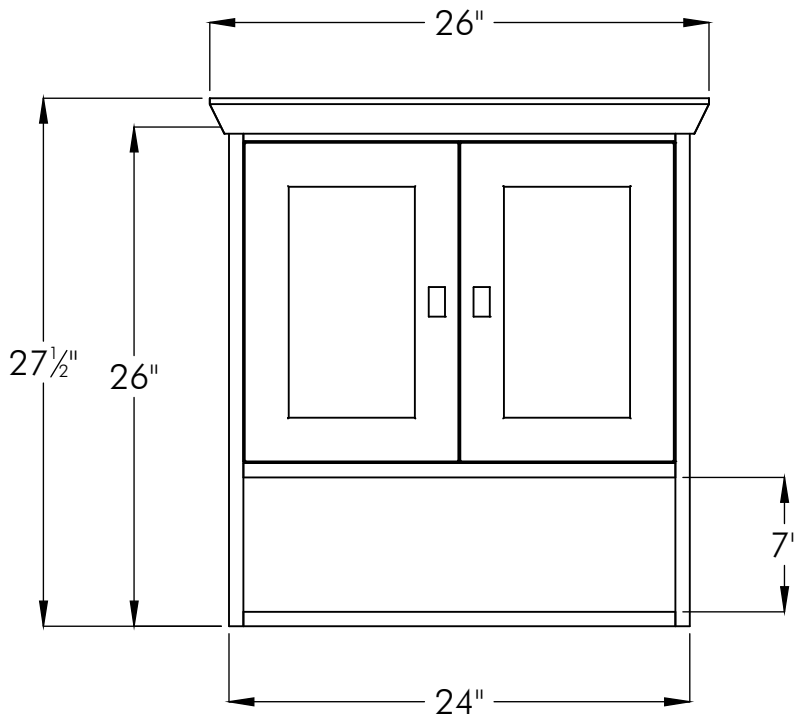

### Side View

# STRASSER

woodenworks

Specifications:  
24" X 48" tall  
Contemporary Cubby

### Side View

21" or 18" front-to-back

Front View

Side View  
21" or 18" Deep