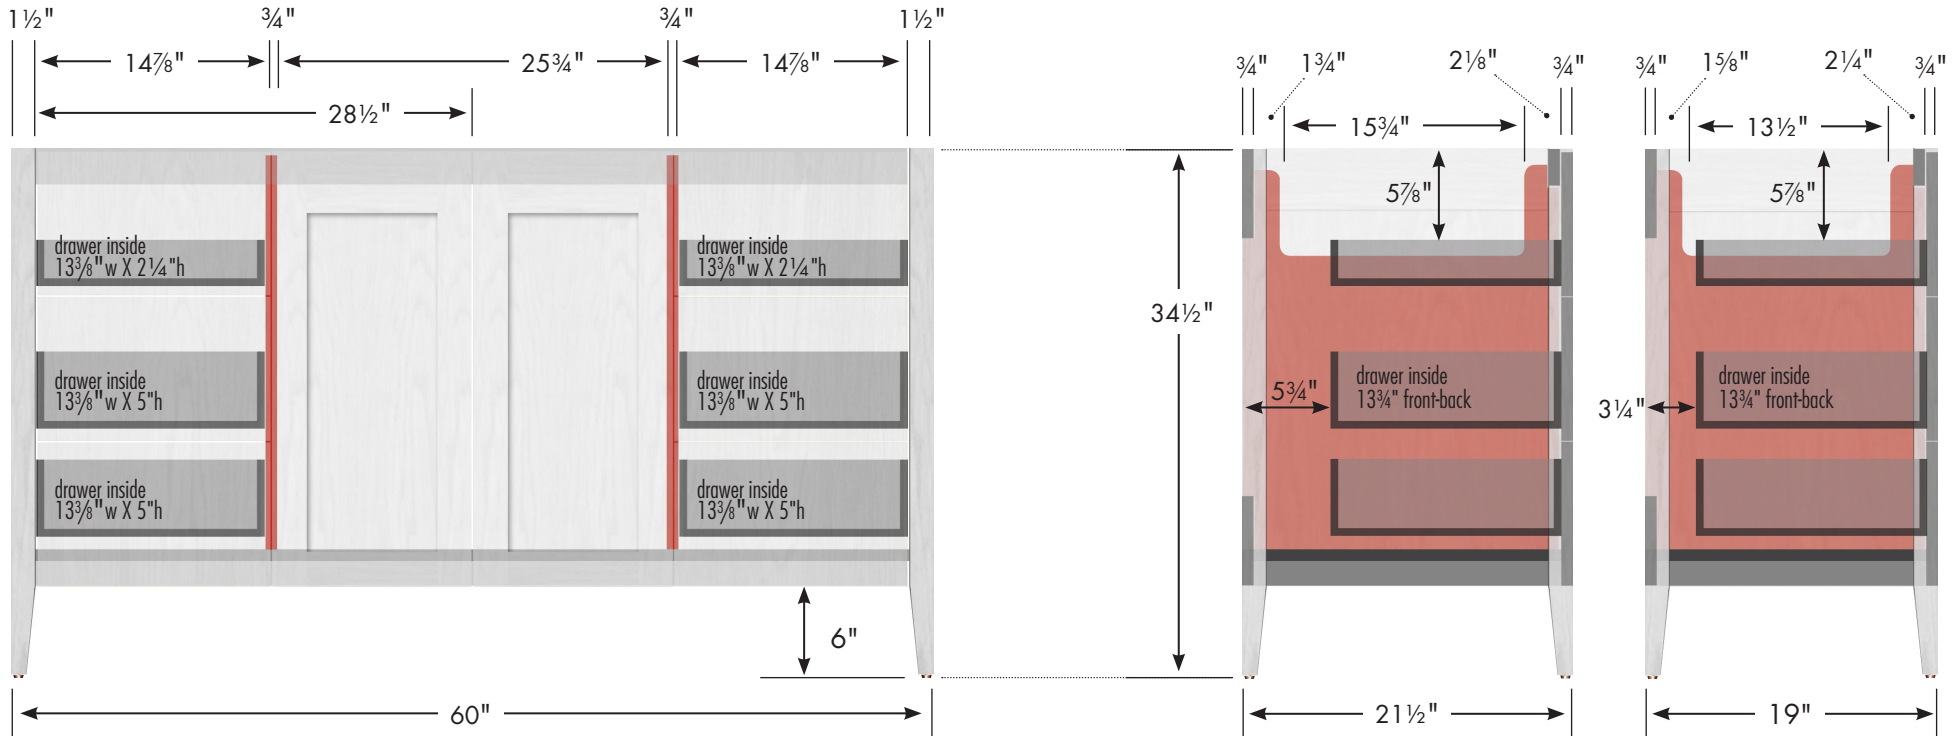

STRASSER

Specifications:

Newhalem Vanity
60"w, 34½"h, center basin

Adjustable/removable shelf under basins behind doors

internal dividers

Vanity back clear openings for plumbing
(may need to cut adjustable shelf)

60" Newhalem Vanity
Center Basin
60" wide
34½" tall
21½" or 19" front-to-back