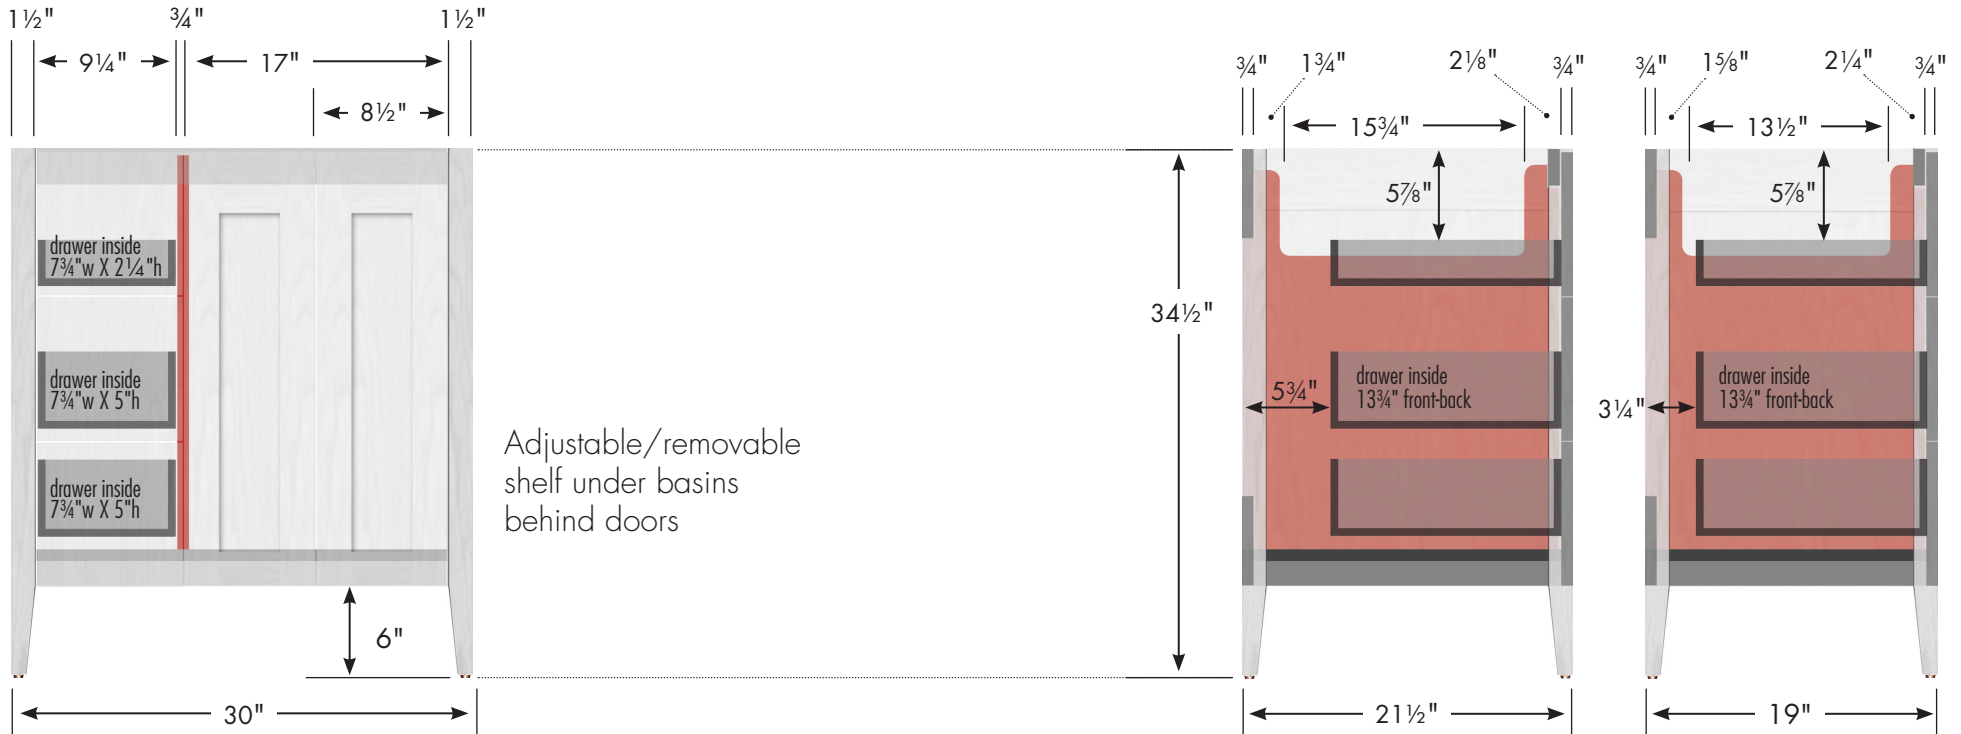

STRASSER

Newhalem Vanity 30" w, 34½" h, drawers left

internal dividers

Vanity back clear openings for plumbing
(may need to cut adjustable shelf)

**30" Newhalem Vanity
Drawers Left**
30" wide
34½" tall
21½" or 19" front-to-back