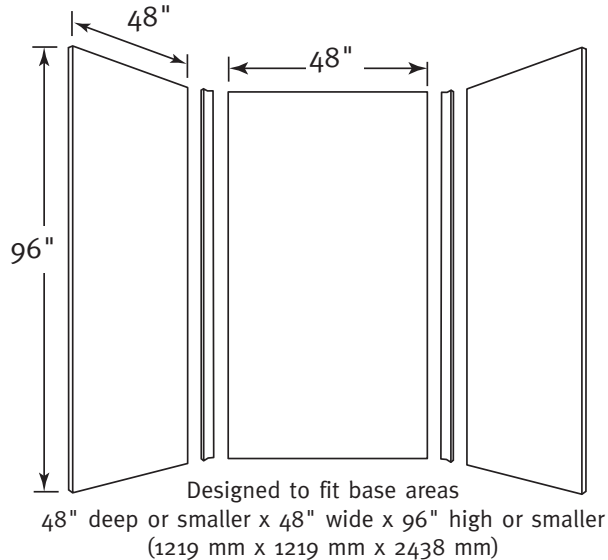

- The **SK-484896** is a five piece shower wall panel system with a smooth surface.

SPECIFICATIONS

SK-484896 Swanstone Shower Wall Kit

Model	Part	Base Area Designed To Fit	Ship Wt. Lb.	Ship FedEx	Carton Dims. In.	Cu. Ft.
SK-484896	SK484896	48" D x 48" W x 96" H* (1219 mm x 1219 mm x 2438 mm) (*or smaller)	xx	-	102 x 54 x 4	12.8

Kit Includes: Two side panels, one back panel, two corner molding strips, two corner soap shelves.

Packaging: Each kit is packed in an individual carton.

ACCESSORIES

See page 36 for complete listing of all wall accessories.