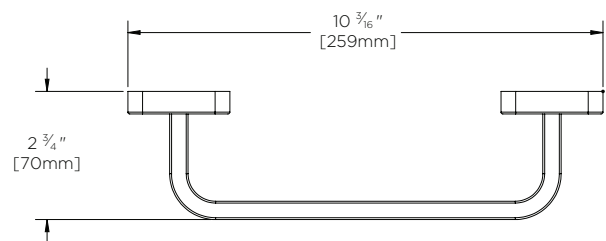

## Kubos™ Hand Towel Bar

**FEATURES:**

- Hand Towel Bar measures 8" wide
- Brass construction
- Corrosion resistant finishes
- Mounting hardware is included
- Coordinates with Kubos Collection

**STOCK FINISHES:**

All dimensions are in inches (millimeters) unless otherwise specified and are subject to change without notice.

Architect/Engineer Approval Space:

P: 800-537-2107  
 F: 800-977-2747  
 W: WWW.SPEAKMAN.COM  
 R: 02-NOVEMBER 2019