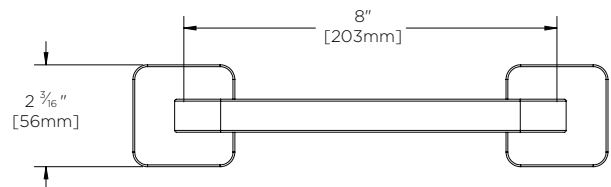

## Kubos™ Hand Towel Bar

**FEATURES:**

- Hand Towel Bar measures 8" wide
- Brass construction
- Corrosion resistant finishes
- Mounting hardware is included
- Coordinates with Kubos Collection

**STOCK FINISHES:**

All dimensions are in inches (millimeters) unless otherwise specified and are subject to change without notice.

Architect/Engineer Approval Space:

P: 800-537-2107  
 F: 800-977-2747  
 W: WWW.SPEAKMAN.COM  
 R: 02-NOVEMBER 2019