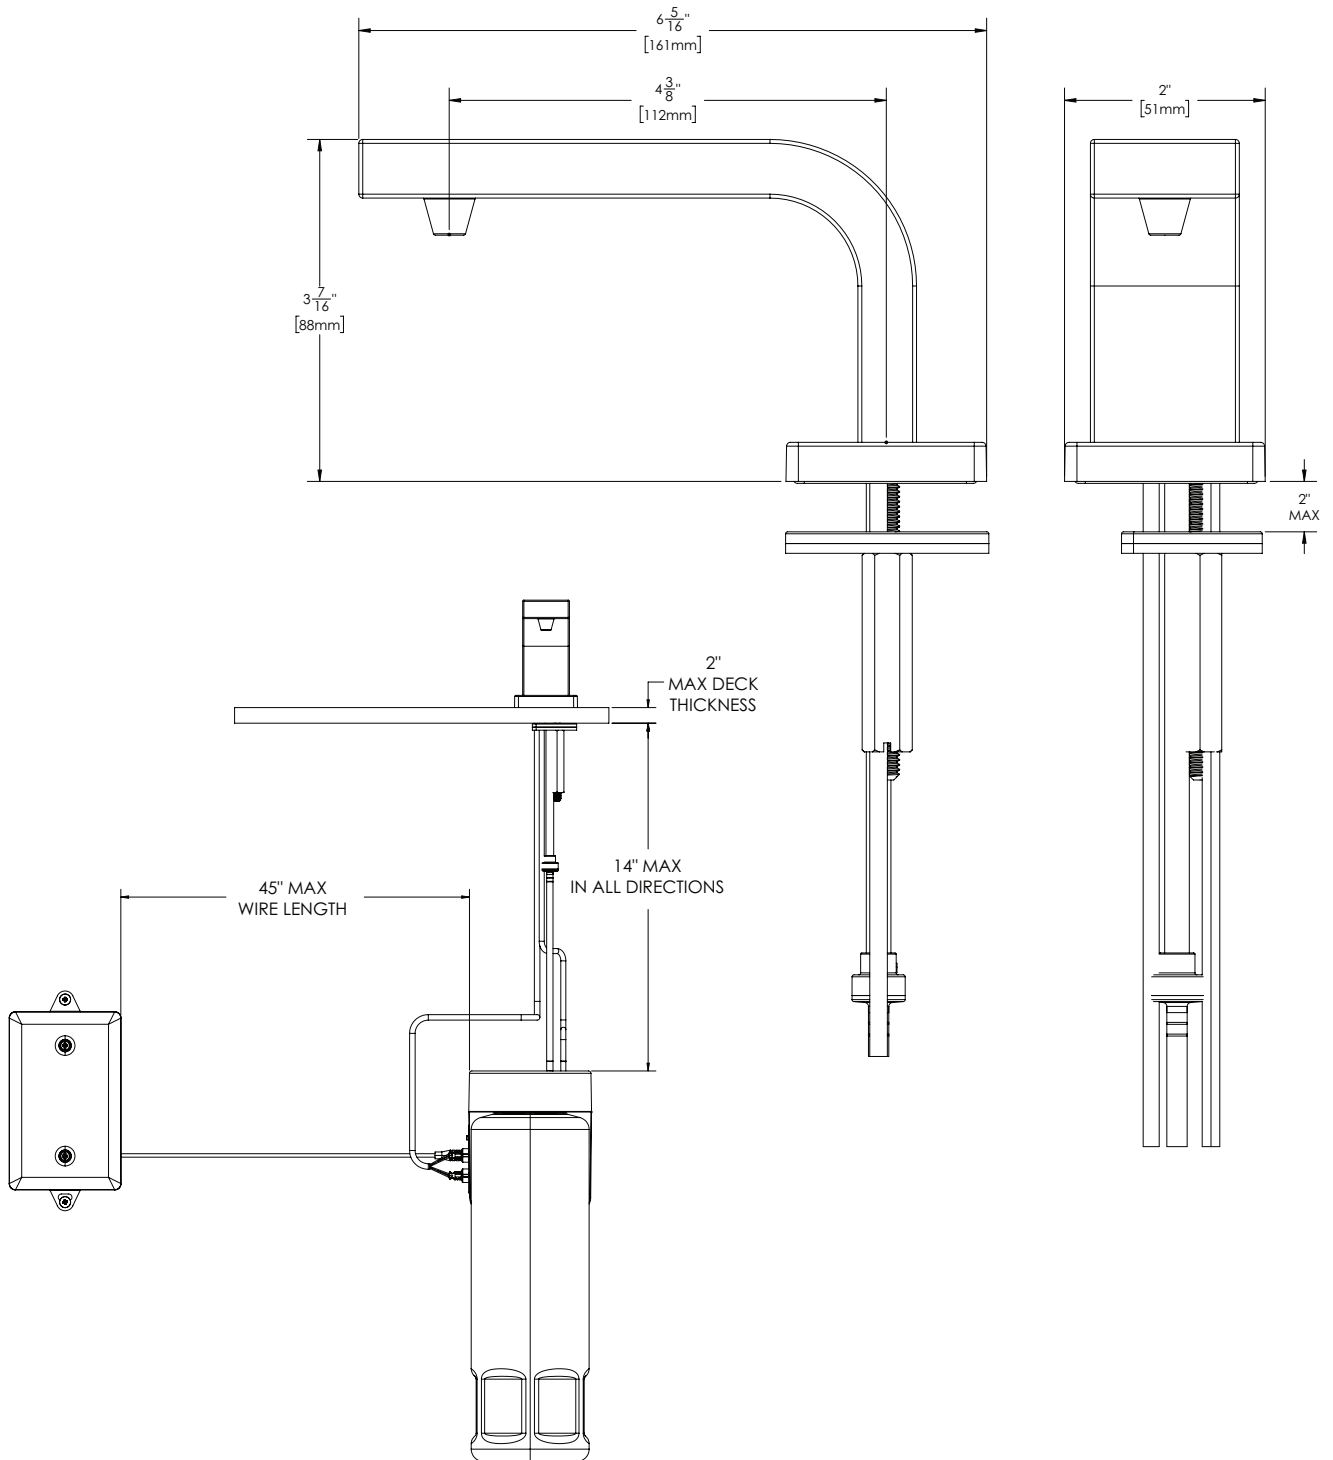

Designer Sensor Soap Dispenser

FEATURES:

- Brass construction with polished chrome finish
- Sensor eye near outlet of soap dispenser
- Set-up for both battery (4-D batteries) and AC operation (AC adaptor included)
- Low Arc spout
- 2000ml bottle included
- Switch for liquid soap, or foaming soap operation
- 1.0 second soap dispensing

1. All dimensions are in inches (millimeters) unless otherwise specified and are subject to change without notice.

Architect/Engineer Approval Space:

P: 800-537-2107
F: 800-977-2747
W: WWW.SPEAKMAN.COM
R: 02-NOVEMBER 2019

Designer Sensor Soap Dispenser

1. All dimensions are in inches (millimeters) unless otherwise specified and are subject to change without notice.

Architect/Engineer Approval Space:

P: 800-537-2107
F: 800-977-2747
W: WWW.SPEAKMAN.COM
R: 02-NOVEMBER 2019