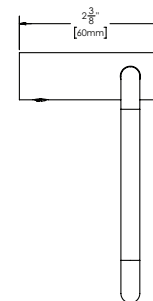

Lucid Towel Ring

FEATURES:

- Metal construction
- Corrosion resistant finishes
- Mounting hardware included
- Coordinates with Lucid Collection

STOCK FINISHES:

PC MB

WARRANTY:

Visit www.speakman.com for full product warranty information

- Limited Lifetime Warranty (consumer)
- 1 Year Limited Warranty (commercial)

All dimensions are in inches (millimeters) unless otherwise specified and are subject to change without notice.

Architect/Engineer Approval Space:

P: 800-537-2107
F: 800-977-2747
W: WWW.SPEAKMAN.COM
R: 01-MAY 2020