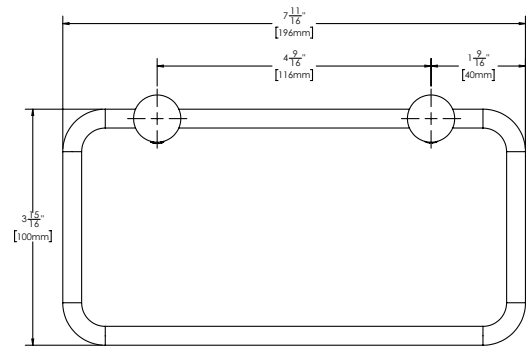

Lucid Towel Ring

FEATURES:

- Metal construction
- Corrosion resistant finishes
- Mounting hardware included
- Coordinates with Lucid Collection

STOCK FINISHES:

PC MB

WARRANTY:

Visit www.speakman.com for full product warranty information

- Limited Lifetime Warranty (consumer)
- 1 Year Limited Warranty (commercial)

All dimensions are in inches (millimeters) unless otherwise specified and are subject to change without notice.

Architect/Engineer Approval Space:

P: 800-537-2107
F: 800-977-2747
W: WWW.SPEAKMAN.COM
R: 01-MAY 2020