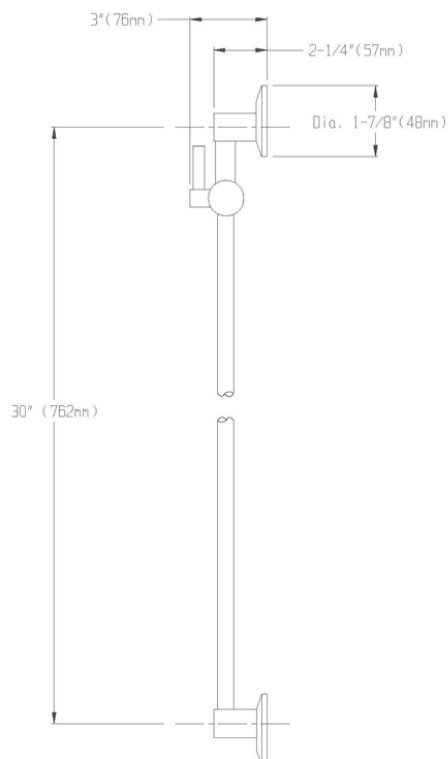

SPEAKMAN® VS-123

Slide Bar

FEATURES:

- 30 in. chrome plated brass slide bar with mounting screws.
- NOTE: Should not be used as grab bar.

FINISH:

PC

WARRANTY:

- 5 year limited

DIMENSIONS:

NOTE: 1. All dimensions are in inches (millimeters) unless otherwise specified and are subject to change without notice.

Architect/Engineer Approval Space:

SPEAKMAN
400 ANCHOR MILL ROAD
NEW CASTLE, DE 19720