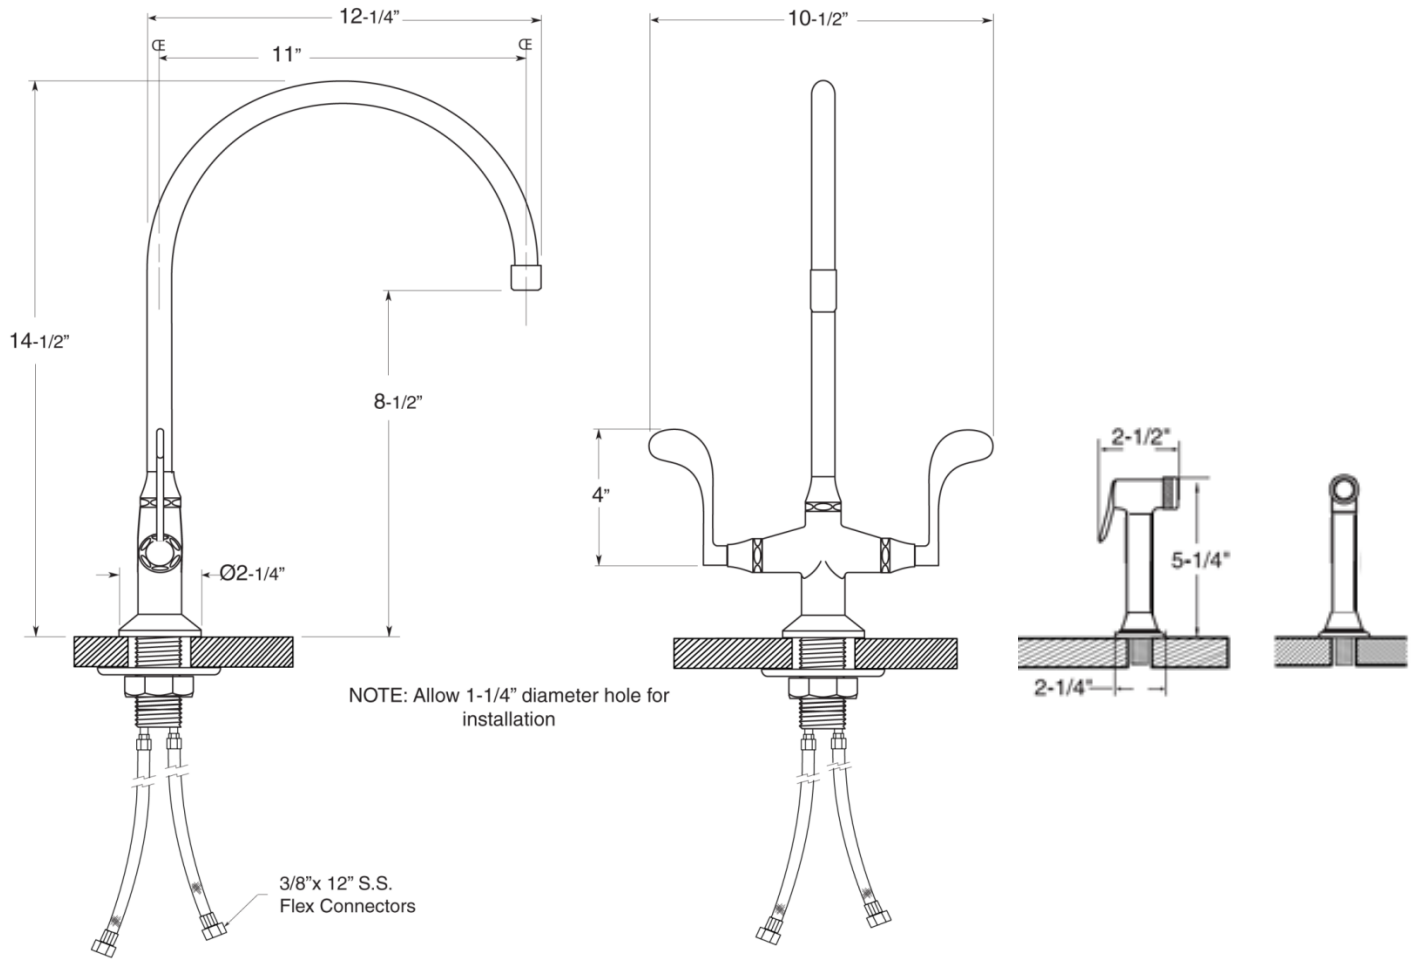

## Wingnut Deck Faucet with Large Gooseneck Spout WN-GN-LG-W/SP

Oct 2016

- ADA Compliant
- Custom finishes available

Connection	3/8" Compression
Valve	1/2" Ceramic
GPM	1.5