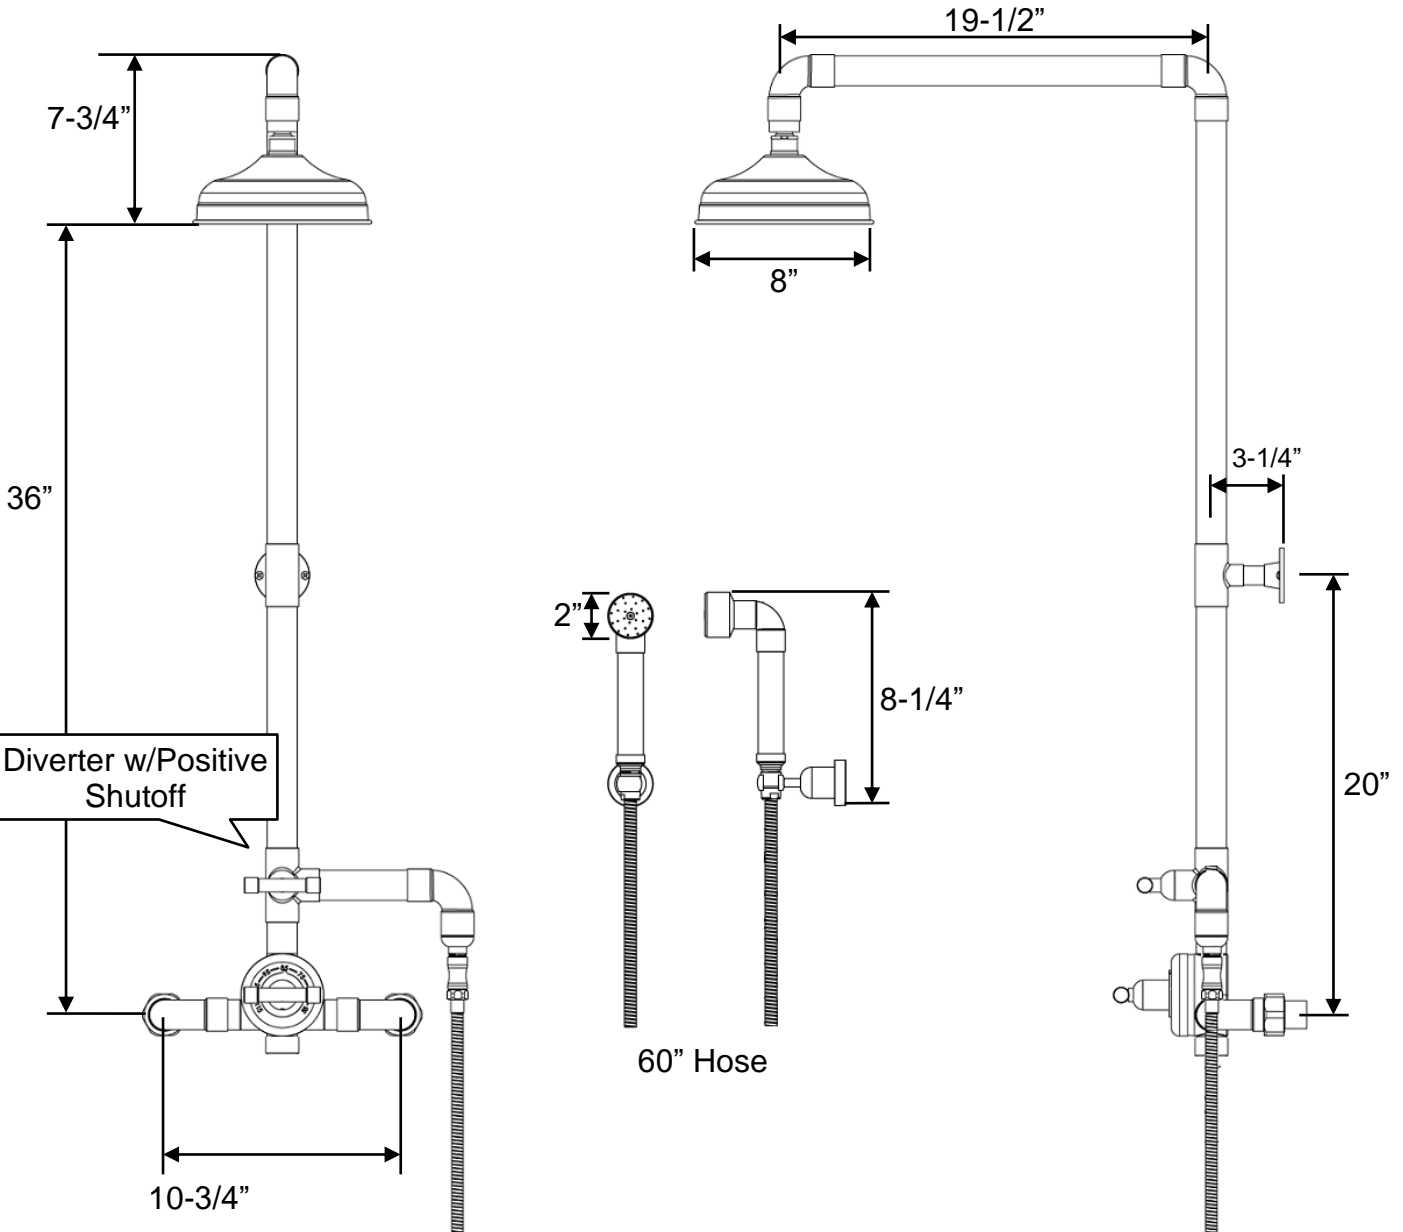

## Waterbridge Thermostatic Exposed Shower WB-SHW-950

Oct 2020

- ADA & CALGreen Compliant
- Cross handles and offset lever handles available
- Custom sizes and finishes available

Connection	3/4" FIP
GPM	1.8