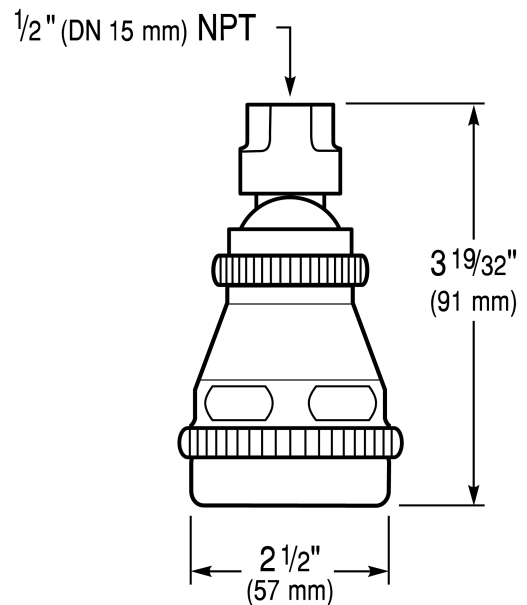

CODE NUMBER

4021029

DESCRIPTION

Polished Brass Finish, Act-O-Matic® Standard Showerhead.

DETAILS

- Finish: Polished Brass (PB)
- Flow Rate: 2.5 gpm (10 Lpm) (2.5GPM)
- Self-Cleaning: Yes

FEATURES

Act-O-Matic, Polished Brass PVD Plated Shower Head with the following features:

- Spring loaded, Self-cleaning Spray Disk to prevent particle clogging
- “Cone-within-a-cone” Spray Pattern for total body coverage
- Pressure Compensating 2.5 gpm/9.4 Lpm Flow Control
- All Brass Construction
- 1/2” I.P.S. Inlet
- Universal Ball Joint

Shower Head shall be in conformance to all requirements of ANSI/ASME Standard A112.18.1M, CSA B-125 and the United States Federal Energy Policy Act.

DOWNLOADS

- [Showerhead Parts and Accessories Repair and Maintenance Guide](#)
- [Additional Downloads](#)

COMPLIANCES & CERTIFICATIONS

(BAA Compliant, cUPC Certified)

RECOMMENDED SPECIFICATION

Sloan Act-O-Matic Showerhead model no. AC-51 2.5 gpm. Polished Brass PVD Plated.

NOTES

All information contained within this document subject to change without notice.

Sloan 10500 Seymour Ave, Franklin Park, IL 60131

Phone: 800.982.5839 • Fax: 800.447.8329 • sloan.com