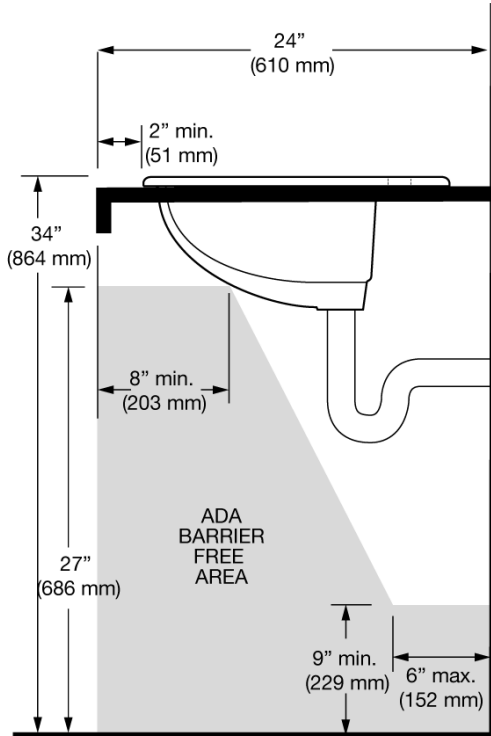

Sloan 10500 Seymour Ave, Franklin Park, IL 60131
Phone: 800.982.5839 • Fax: 800.447.8329 • sloan.com