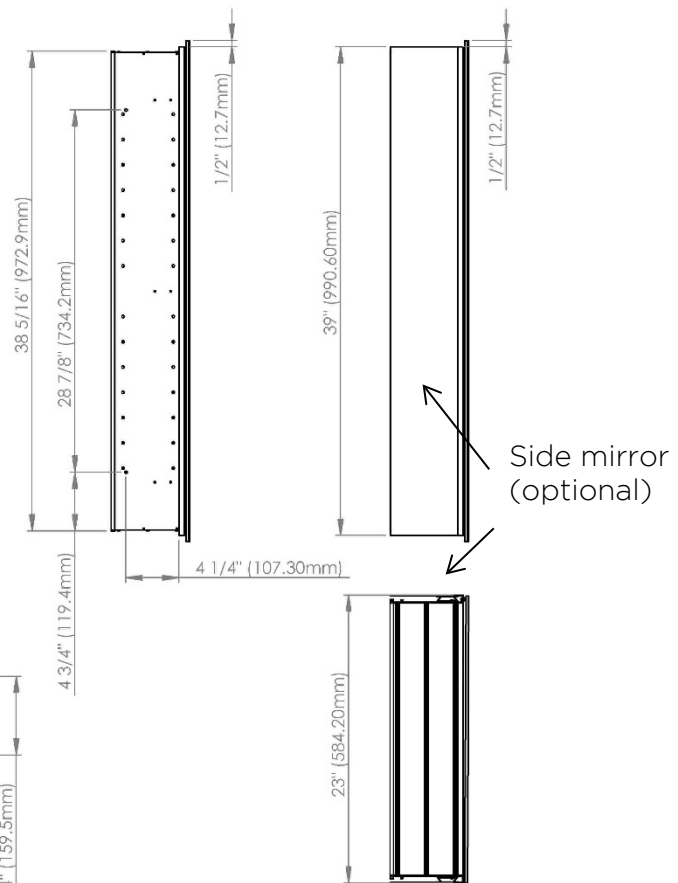

Surface Mount

7626 Winston Street
Burnaby, BC V5A 2H4
CANADA

Phone: 604 415 2422
Toll Free: 888 415 2422
Fax: 604 415 2433

info@sidler-international.com
www.sidler-international.com