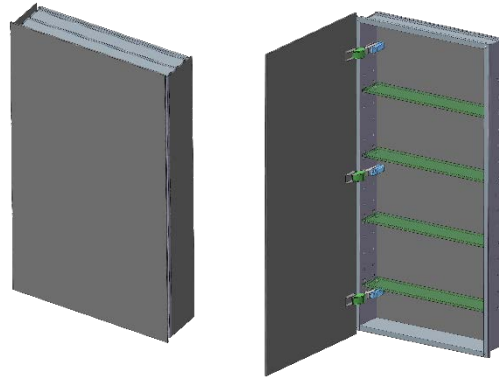

# SIDLER®

Model#	10.23406.000
Model	1/23" x 40" x 6"

## Including:

- Silverlasting™ double-sided mirror doors (left and right option)
- 4 Glass shelves
- Blum soft-close hinges
- Mirrored interior
- Anodized aluminum body

## Recessed (Rough Opening 22 5/16" x 38 5/16")