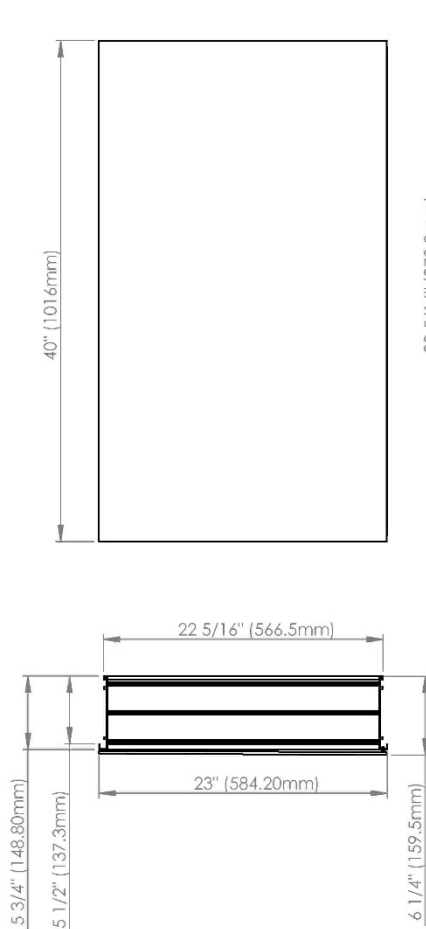

# SIDLER®

Model#	10.23406.000
Model	1/23" x 40" x 6"

## Recessed (Rough Opening 22 5/16" x 38 5/16")