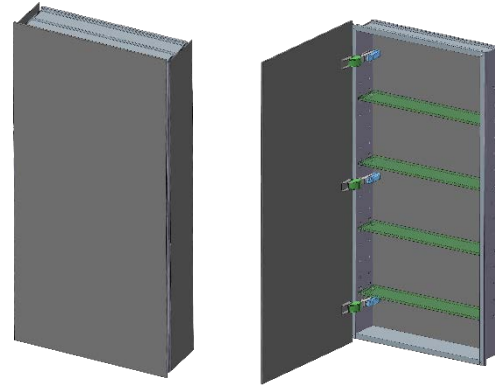

Model#	10.19406.000
Model	1/19" x 40" x 6"

Including:

- Silverlasting™ double-sided mirror doors (left and right option)
- 4 Glass shelves
- Blum soft-close hinges
- Mirrored interior
- Anodized aluminum body

**Recessed**  
(Rough Opening 18 5/16" x 38 5/16")

**Surface Mount**