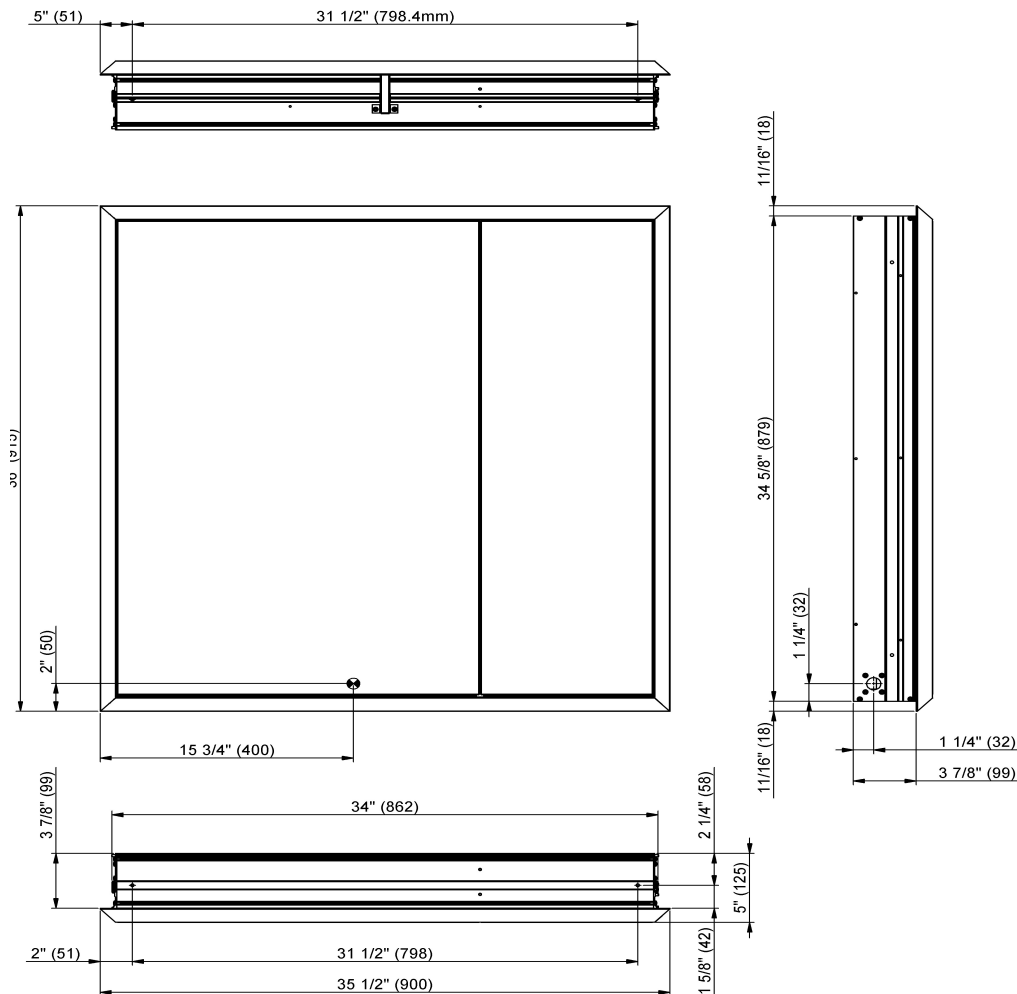

# Quadro

**1.1009.013** - Double door offset cabinet, **left assymetrical**  
W35-1/2" x H36" x D4" 3000K LED light

**1.1009.014** - Double door offset cabine, **left assymetrical**  
W35-1/2" x H36" x D4" 4000K LED light

## Features

- Night light function
- LED perimeter lighting 60W, dimmable  
with 0-10V low voltage dimmer switch
- 5575 lumens
- Double sided, Silverlasting™ mirror door
- Built in GFCI outlets and USB ports
- Mirrored interior back wall
- 3 adjustable glass shelves
- Patented shelf adjusting system
- Cosmetic box
- Magnifying mirror
- Anodized aluminum
- Blum hinges with integrated soft close
- Chrome handle

## Rough opening

W 34" x H 34-5/8" x D 4"