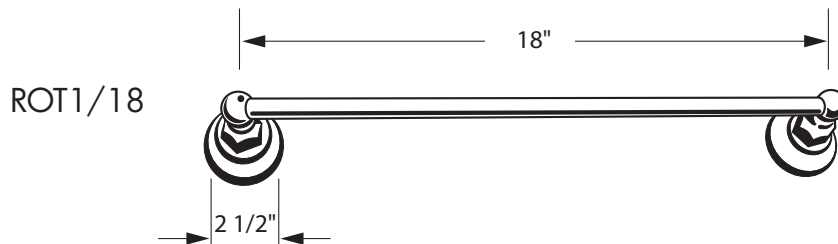

WARRANTY

- Limited Lifetime*
- No Warranty on Tuscan Brass Finish (TCB)

Consult your local ROHL showroom for additional information and specifications. For complete warranty details and a list of showrooms, go to www.rohlhome.com.