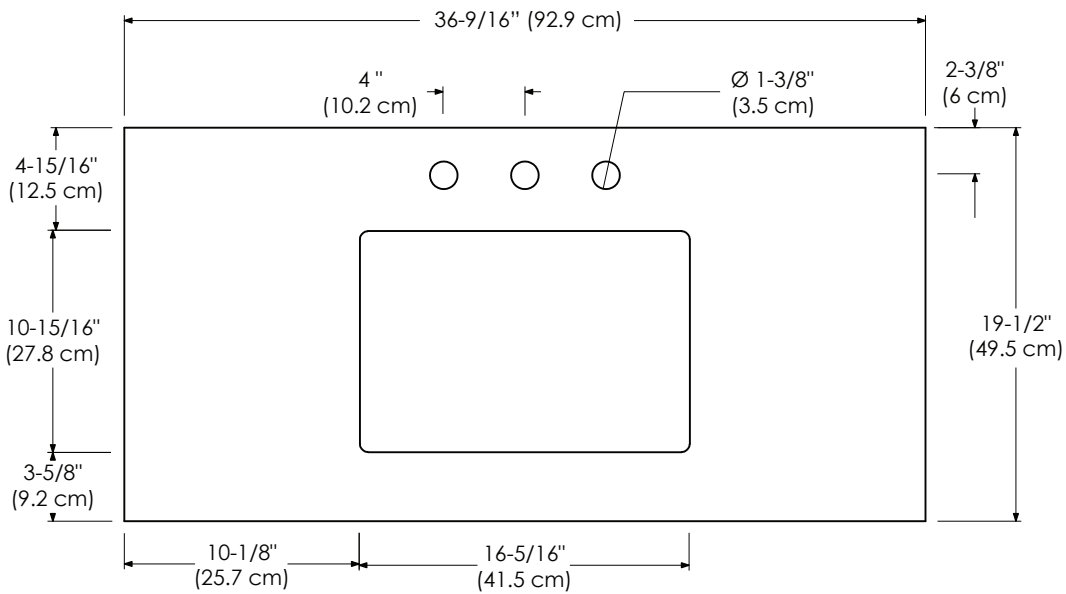

Faucet:

- SINGLE FAUCET HOLE
- 8" WIDESPREAD

TOP VIEW

FRONT VIEW

Techstone™ Top for undercounter (non-standard)

Available Colors:

- SOLID WHITE TECHSTONE™ Q01
- GRAND GREEN TECHSTONE™ Q27
- WIDE WHITE TECHSTONE™ Q28
- STONE GRAY TECHSTONE™ Q30

Faucet:

- SINGLE FAUCET HOLE
- 8" WIDESPREAD

TOP VIEW

FRONT VIEW

MODEL: 365548-1-COLOR
365548-8-COLOR

SPECIFICATION SHEET

VANITY TOPS

Techstone™ Top for undercounter (non-standard)

Faucet:

- SINGLE FAUCET HOLE
- 8" WIDESPREAD

TOP VIEW

FRONT VIEW

MODEL: 365565-1D-COLOR
365565-8D-COLOR

SPECIFICATION SHEET

VANITY TOPS

Techstone™ Top for undercounter (non-standard)