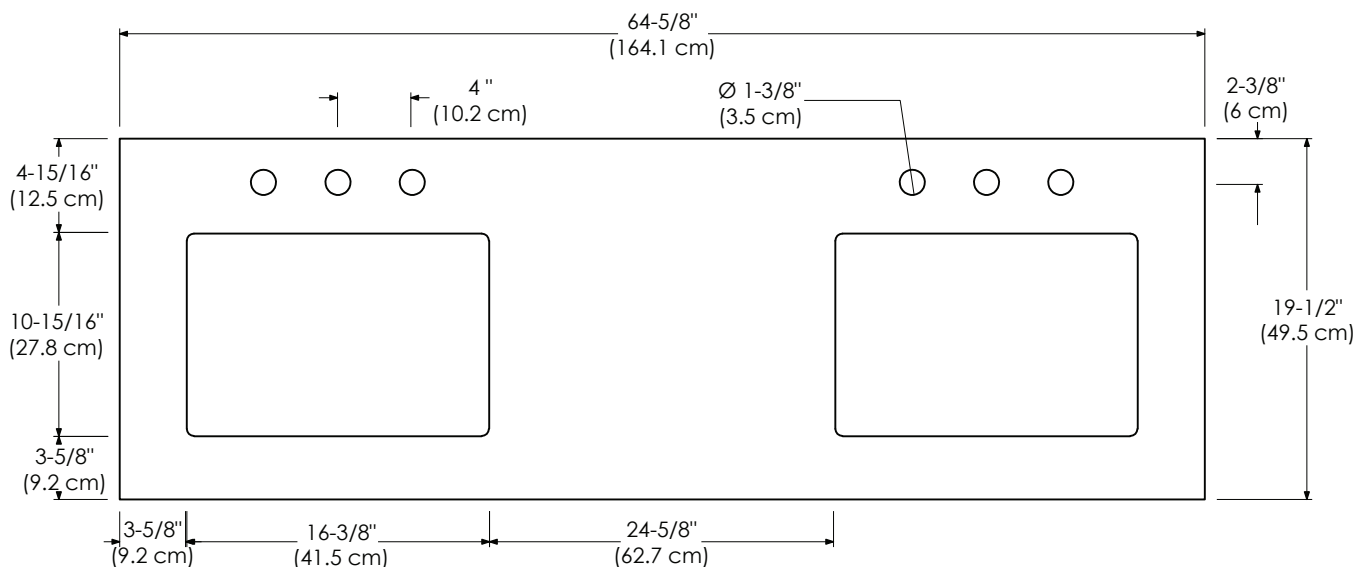

Faucet:

- SINGLE FAUCET HOLE
- 8" WIDESPREAD

TOP VIEW

FRONT VIEW

MODEL: 365565-1D-COLOR
365565-8D-COLOR

SPECIFICATION SHEET

VANITY TOPS

Techstone™ Top for undercounter (non-standard)

Available Colors:

- SOLID WHITE TECHSTONE™ Q01
- GRAND GREEN TECHSTONE™ Q27
- WIDE WHITE TECHSTONE™ Q28
- STONE GRAY TECHSTONE™ Q30

Faucet:

- SINGLE FAUCET HOLE
- 8" WIDESPREAD

TOP VIEW

FRONT VIEW