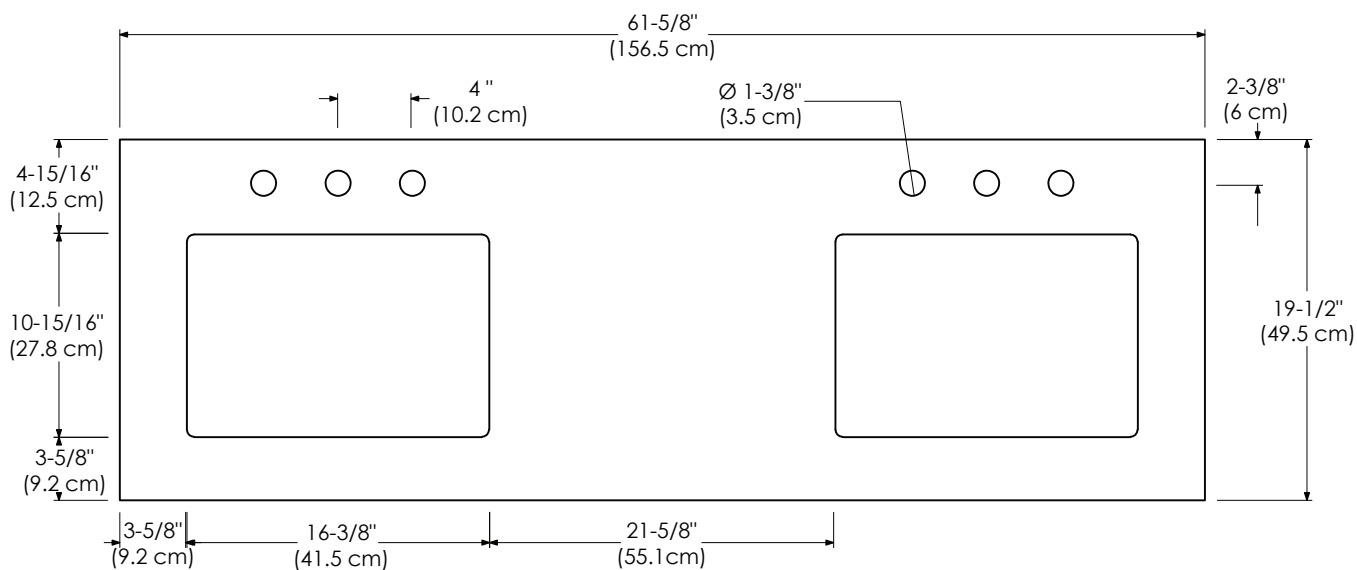

Faucet:

- SINGLE FAUCET HOLE
- 8" WIDESPREAD

TOP VIEW

FRONT VIEW

MODEL: 365565-1D-COLOR
365565-8D-COLOR

SPECIFICATION SHEET

VANITY TOPS

Techstone™ Top for undercounter (non-standard)