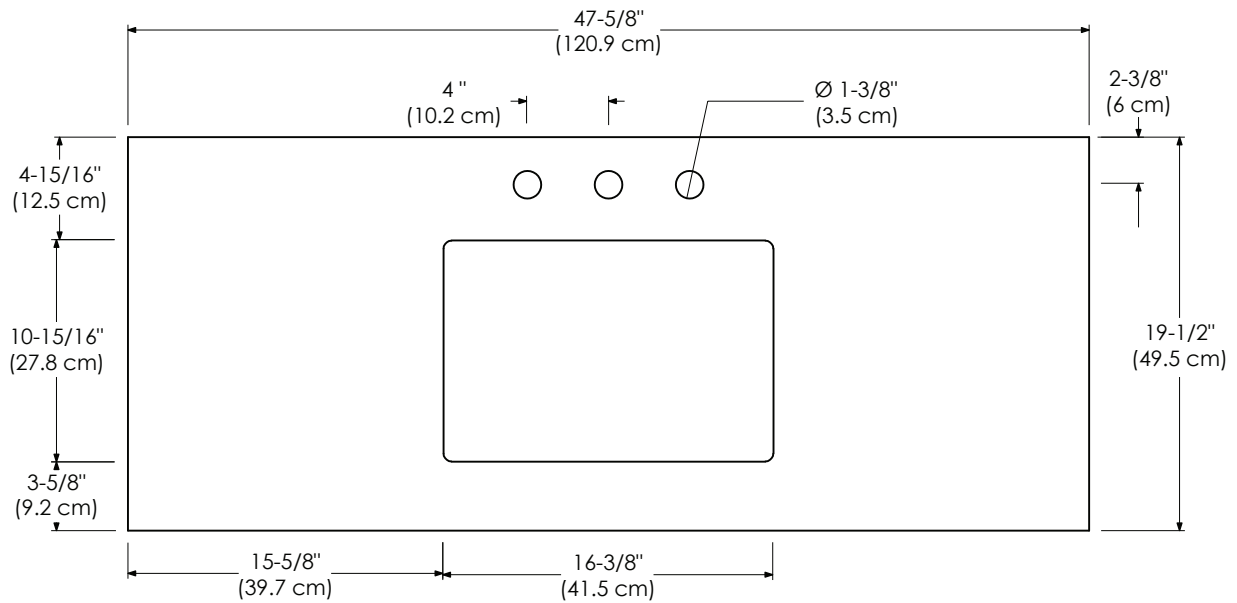

Faucet:

- SINGLE FAUCET HOLE
- 8" WIDESPREAD

TOP VIEW

FRONT VIEW

MODEL: 365548-1-COLOR
365548-8-COLOR

SPECIFICATION SHEET

VANITY TOPS

Techstone™ Top for undercounter (non-standard)

Available Colors:

- SOLID WHITE TECHSTONE™ Q01
- GRAND GREEN TECHSTONE™ Q27
- WIDE WHITE TECHSTONE™ Q28
- STONE GRAY TECHSTONE™ Q30

Faucet:

- SINGLE FAUCET HOLE
- 8" WIDESPREAD

TOP VIEW

FRONT VIEW

Techstone™ Top for undercounter (non-standard)

Faucet:

- SINGLE FAUCET HOLE
- 8" WIDESPREAD

TOP VIEW

FRONT VIEW

MODEL: 365565-1D-COLOR
365565-8D-COLOR

SPECIFICATION SHEET

VANITY TOPS

Techstone™ Top for undercounter (non-standard)