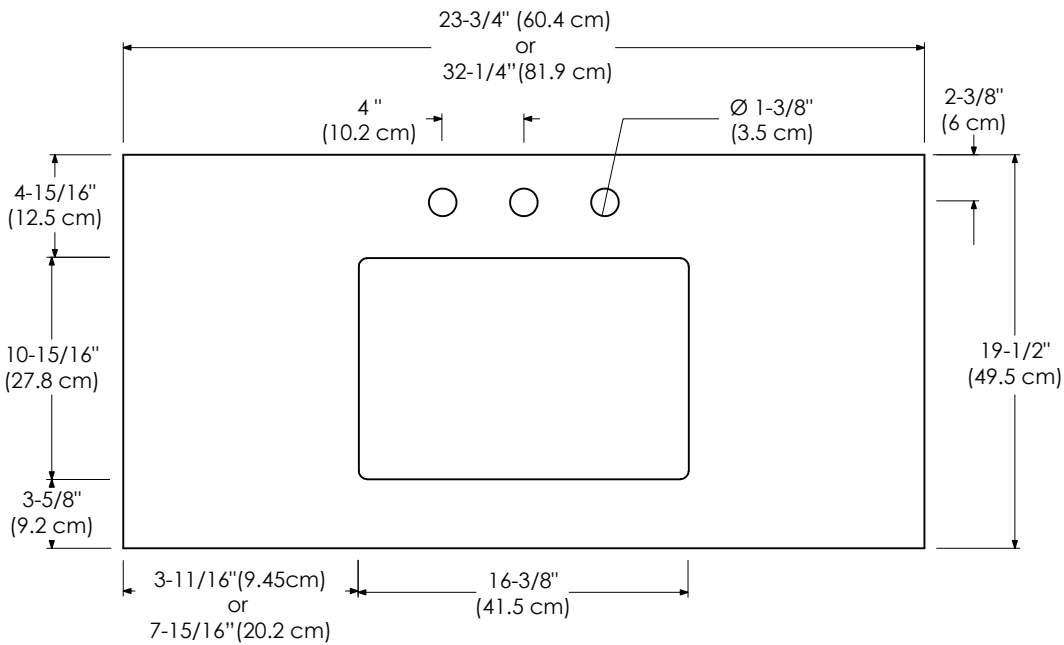

MODEL: 365524-1-COLOR
 365524-8-COLOR
 365532-1-COLOR
 365532-8-COLOR

SPECIFICATION SHEET

VANITY TOPS

Techstone™ Top for undercounter (non-standard)

Available Colors:

- SOLID WHITE TECHSTONE™ Q01
- GRAND GREEN TECHSTONE™ Q27
- WIDE WHITE TECHSTONE™ Q28
- STONE GRAY TECHSTONE™ Q30

Faucet:

- SINGLE FAUCET HOLE
- 8" WIDESPREAD

TOP VIEW

FRONT VIEW

Techstone™ Top for undercounter (non-standard)

Available Colors:

- SOLID WHITE TECHSTONE™ Q01
- GRAND GREEN TECHSTONE™ Q27
- WIDE WHITE TECHSTONE™ Q28
- STONE GRAY TECHSTONE™ Q30

Faucet:

- SINGLE FAUCET HOLE
- 8" WIDESPREAD

TOP VIEW

FRONT VIEW

MODEL: 365548-1-COLOR
365548-8-COLOR

SPECIFICATION SHEET

VANITY TOPS

Techstone™ Top for undercounter (non-standard)

Faucet:

- SINGLE FAUCET HOLE
- 8" WIDESPREAD

TOP VIEW

FRONT VIEW

MODEL: 365565-1D-COLOR
365565-8D-COLOR

SPECIFICATION SHEET

VANITY TOPS

Techstone™ Top for undercounter (non-standard)