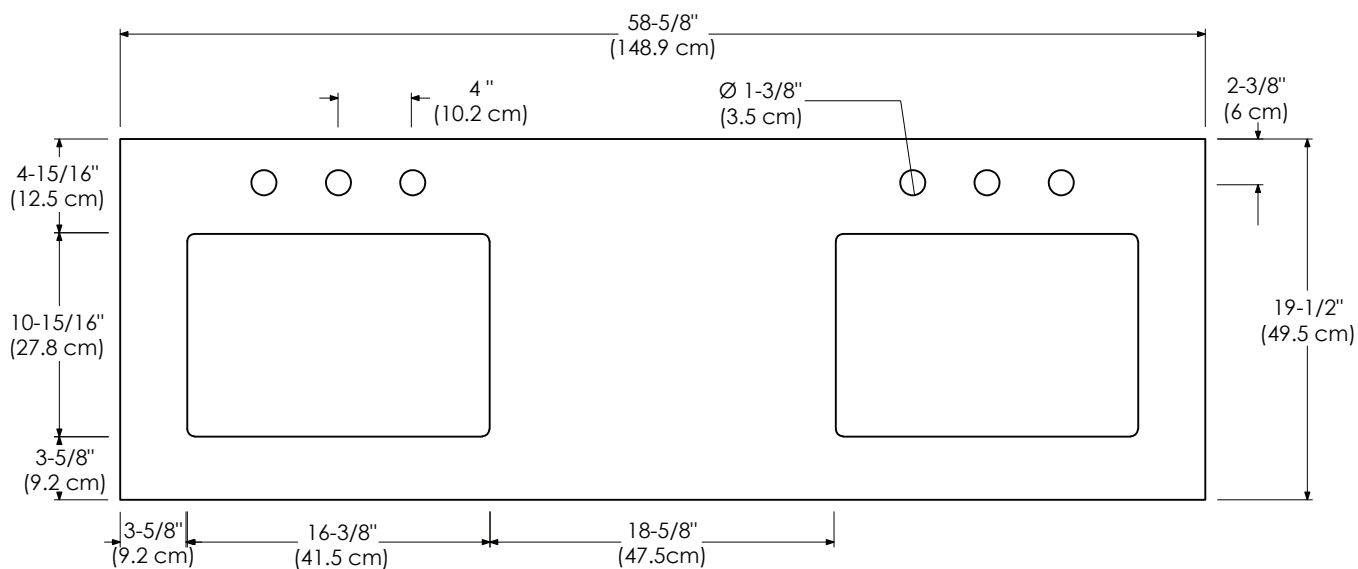

Techstone™ Top for undercounter (non-standard)

Available Colors:

- SOLID WHITE TECHSTONE™ Q01
- BROAD BLACK TECHSTONE™ Q02
- GRAND GREEN TECHSTONE™ Q27
- WIDE WHITE TECHSTONE™ Q28
- STONE GRAY TECHSTONE™ Q30

Faucet:

- SINGLE FAUCET HOLE
- 8" WIDESPREAD

TOP VIEW