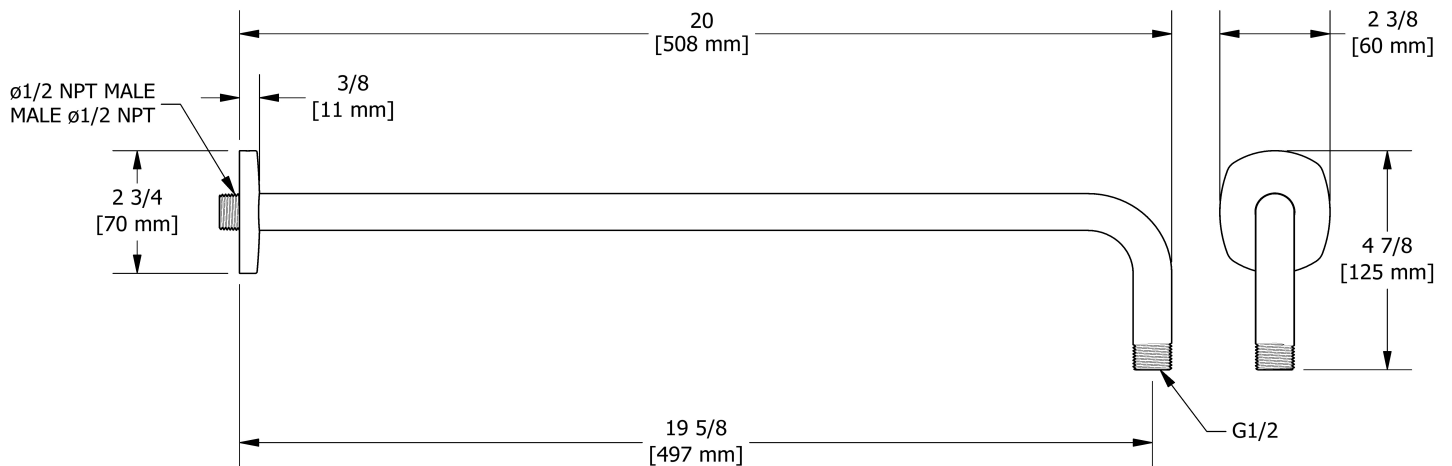

Sizes, models and finishes may differ from those presented.

Warranty

This **Riobel Inc.** product you have purchased carries a Limited Lifetime Warranty on the chrome, PVD finish, blacks and all working parts and is guaranteed from the initial purchase date against all manufacturing defects. All other finishes, including plastic components, are guaranteed for one year. All electric and/or electronic parts are covered by a 5-year limited warranty.

Customer Service

Ontario, West Canada : 888-287-5354 Quebec, Maritimes, United States : 866-473-8442