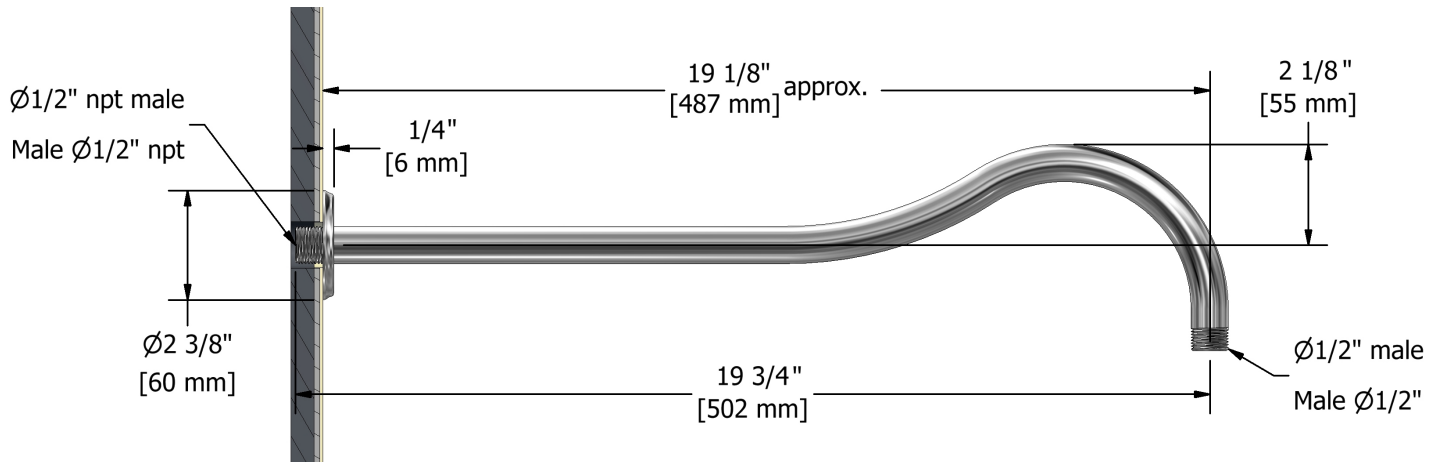

50 cm (20") shower arm
583

Specifications

Descriptions

- 1/2" inlet male NPT
- Round flange

Available colors

- C : Chrome
- BN : Brushed Nickel (PVD)

Sizes, models and finishes may differ from those presented.