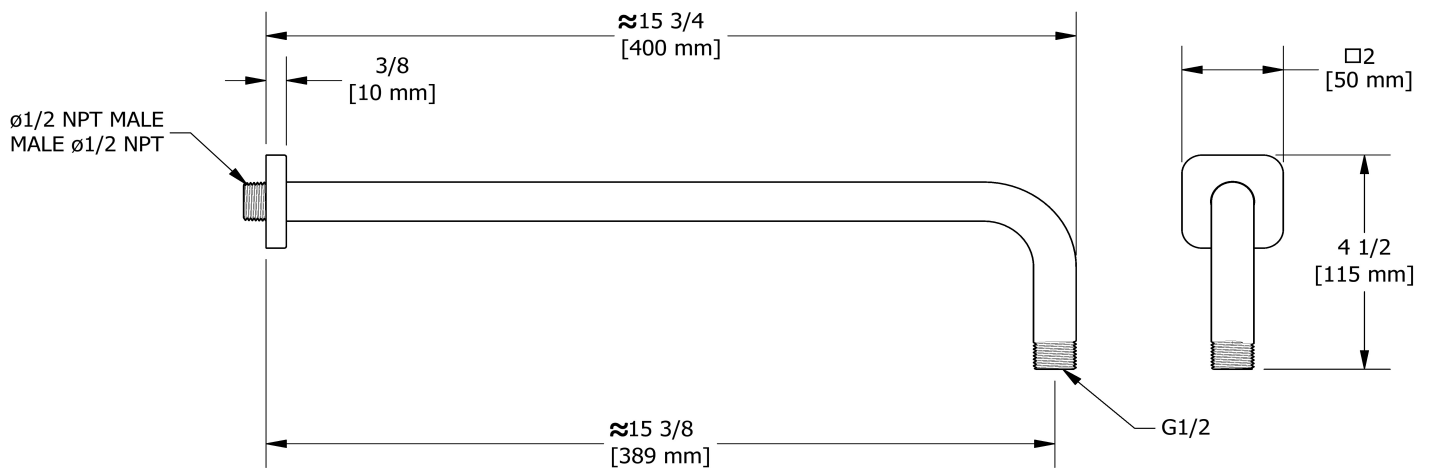

40 cm (16") shower arm
574

Specifications

Descriptions

- Shower arm with Salome flange with set screw
- 1/2" inlet male NPT

Available colors

- C : Chrome
- PN : Polished Nickel (PVD)
- BK : Black

Sizes, models and finishes may differ from those presented.