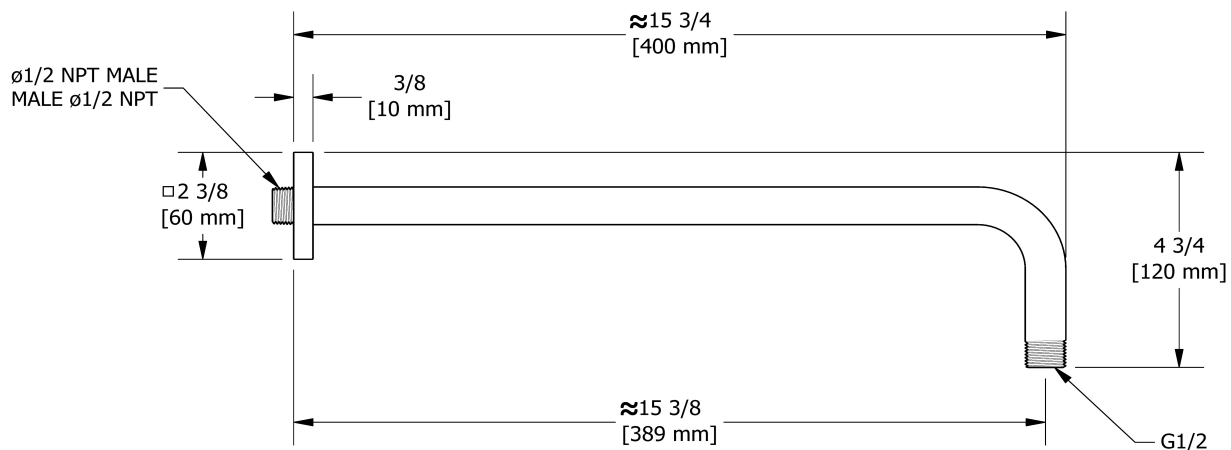

40 cm (16") shower arm

560

Specifications

Descriptions

- 1/2" inlet male NPT
- Square flange with set screw

Available colors

- C : Chrome
- BN : Brushed Nickel (PVD)
- PN : Polished Nickel (PVD)

Sizes, models and finishes may differ from those presented.