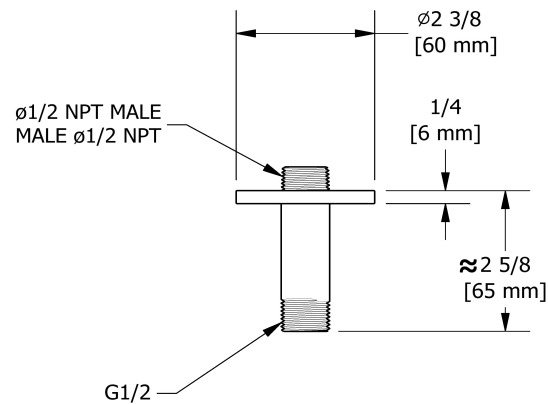

7.5 cm (3") vertical shower arm

509

Specifications

Descriptions

- 1/2" inlet male NPT
- Round flange

Available colors

- C : Chrome
- BN : Brushed Nickel (PVD)
- PN : Polished Nickel (PVD)

Sizes, models and finishes may differ from those presented.