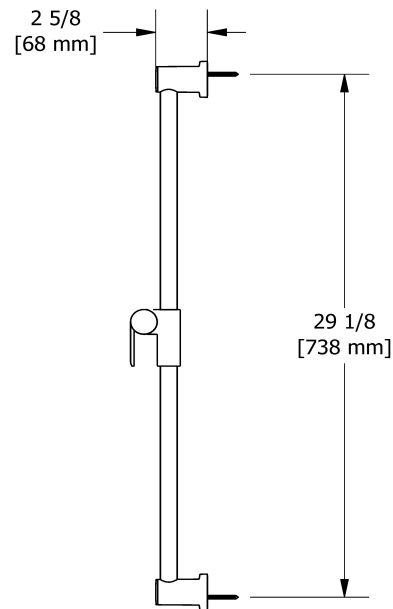

Sizes, models and finishes may differ from those presented.

Warranty

This **Riobel Inc.** product you have purchased carries a Limited Lifetime Warranty on the chrome, PVD finish, blacks and all working parts and is guaranteed from the initial purchase date against all manufacturing defects. All other finishes, including plastic components, are guaranteed for one year. All electric and/or electronic parts are covered by a 5-year limited warranty.

Customer Service

Ontario, West Canada : 888-287-5354 Quebec, Maritimes, United States : 866-473-8442