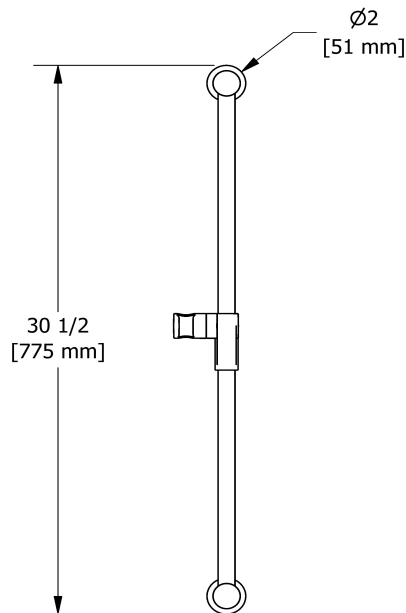

Sizes, models and finishes may differ from those presented.

Warranty

This **Riobel Inc.** product you have purchased carries a Limited Lifetime Warranty on the chrome, PVD finish, blacks and all working parts and is guaranteed from the initial purchase date against all manufacturing defects. All other finishes, including plastic components, are guaranteed for one year. All electric and/or electronic parts are covered by a 5-year limited warranty.

Customer Service

Ontario, West Canada : 888-287-5354 Quebec, Maritimes, United States : 866-473-8442