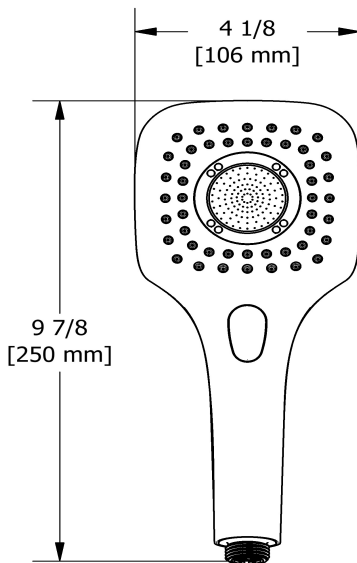

Sizes, models and finishes may differ from those presented.

Warranty

This **Riobel Inc.** product you have purchased carries a Limited Lifetime Warranty on the chrome, PVD finish, blacks and all working parts and is guaranteed from the initial purchase date against all manufacturing defects. All other finishes, including plastic components, are guaranteed for one year. All electric and/or electronic parts are covered by a 5-year limited warranty.

Customer Service

Ontario, West Canada : 888-287-5354 Quebec, Maritimes, United States : 866-473-8442