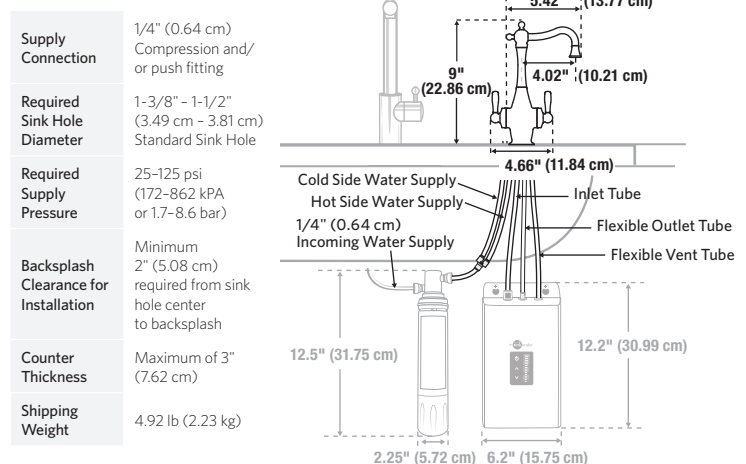

TRADITIONAL 2020

Instant Hot and Cold Water Faucet

FHC2020

FEATURES:

- Hot and cold water faucet – dispenses near-boiling water and cold drinking water
- For use with an InSinkErator instant hot water tank and filtration system (sold separately)
- For instant cold water, use with an InSinkErator water chiller (sold separately)
- Self-closing hot valve for automatic shut off
- Handles move forward to avoid hitting backsplash
- Spout swivels 360° for convenience

MATERIAL:

- Reverse osmosis certified and compatible per NSF/ANSI 58
- Solid brass construction
- Corrosion resistant ceramic disc valve

FINISHES:

Chrome • Stainless Steel • Arctic Steel • Brushed Bronze
Polished Nickel • Oil Rubbed Bronze • Classic Oil Rubbed Bronze

WARRANTY:

We Come To You® 5-Year In-Home Limited Warranty.
Covers parts and labor.

The complete InSinkErator warranty is included in the Care & Use booklet with each unit.

CERTIFICATIONS:

NSF/ANSI 372 • NSF/ANSI 58 • NSF/ANSI 42/53
NSF/ANSI 61 • ASME A112.18.1 • UPC Certified
ASSE 1023 • ADA Compliant

USA: 1.800.558.5700 www.insinkerator.com

CA: 1.800.561.1700 www.insinkerator.ca

InSinkErator may make improvements and/or changes in the specifications at any time, in its sole discretion, without notice or obligation and further reserves the right to change or discontinue models.

©2020 InSinkErator, InSinkErator® is a business unit of Emerson Electric Co. All rights reserved.